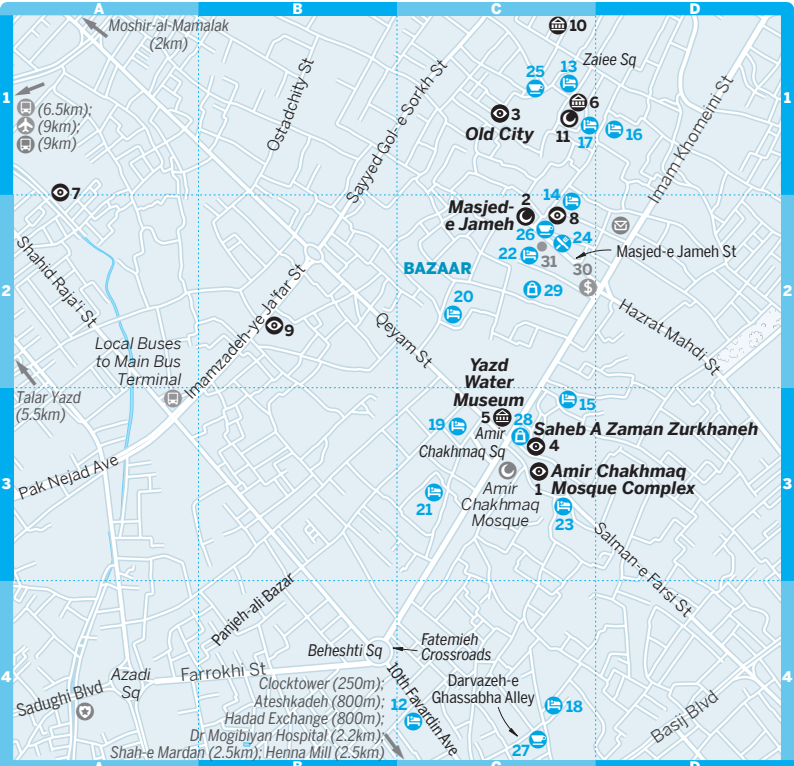

Yazd

0 500 m
0 0.25 miles

Moshir-al-Mamalak (2km)

(6.5km);
(9km);
(9km)

Talar Yazd (5.5km)

Local Buses to Main Bus Terminal

BAZAAR

Yazd Water Museum

Saheb A Zaman Zurkhaneh
Amir Chakhmaq Mosque Complex

Sadughi Blvd
Azadi Sq

Farrokhi St
Beheshti Sq
Clocktower (250m);
Ateshkadeh (800m);
Hadad Exchange (800m);
Dr Mogibiyani Hospital (2.2km);
Shah-e Mardan (2.5km); Henna Mill (2.5km)

10th Favaridin Ave
Fatemieh Crossroads
Darvazeh-e Ghassabha Alley

Basij Blvd