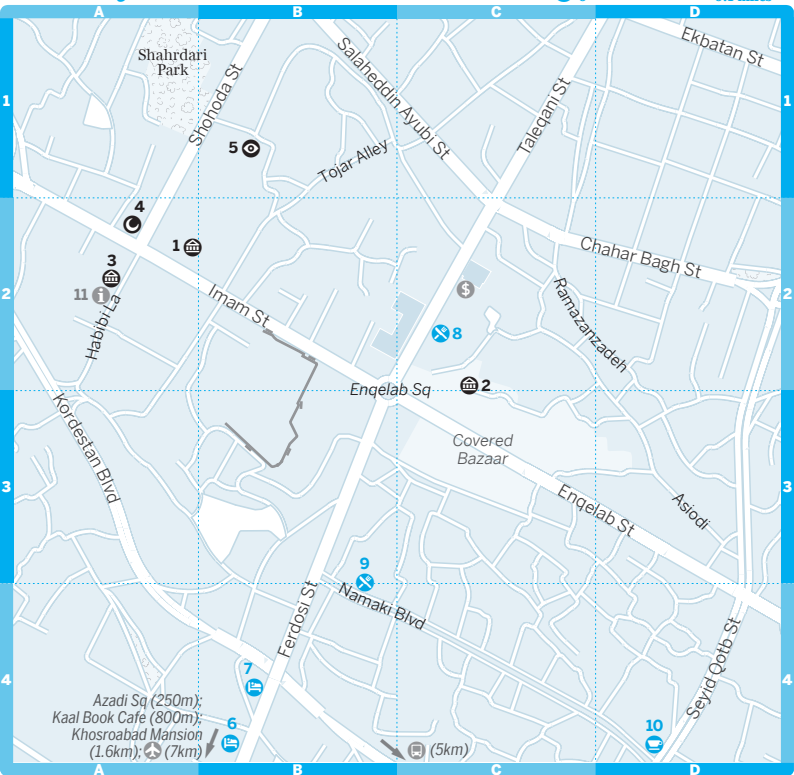

Sanandaj

0 200 m
0 0.1 miles

Azadi Sq (250m);
Kaal Book Cafe (800m);
Khosroabad Mansion (1.6km); (7km)

(5km)