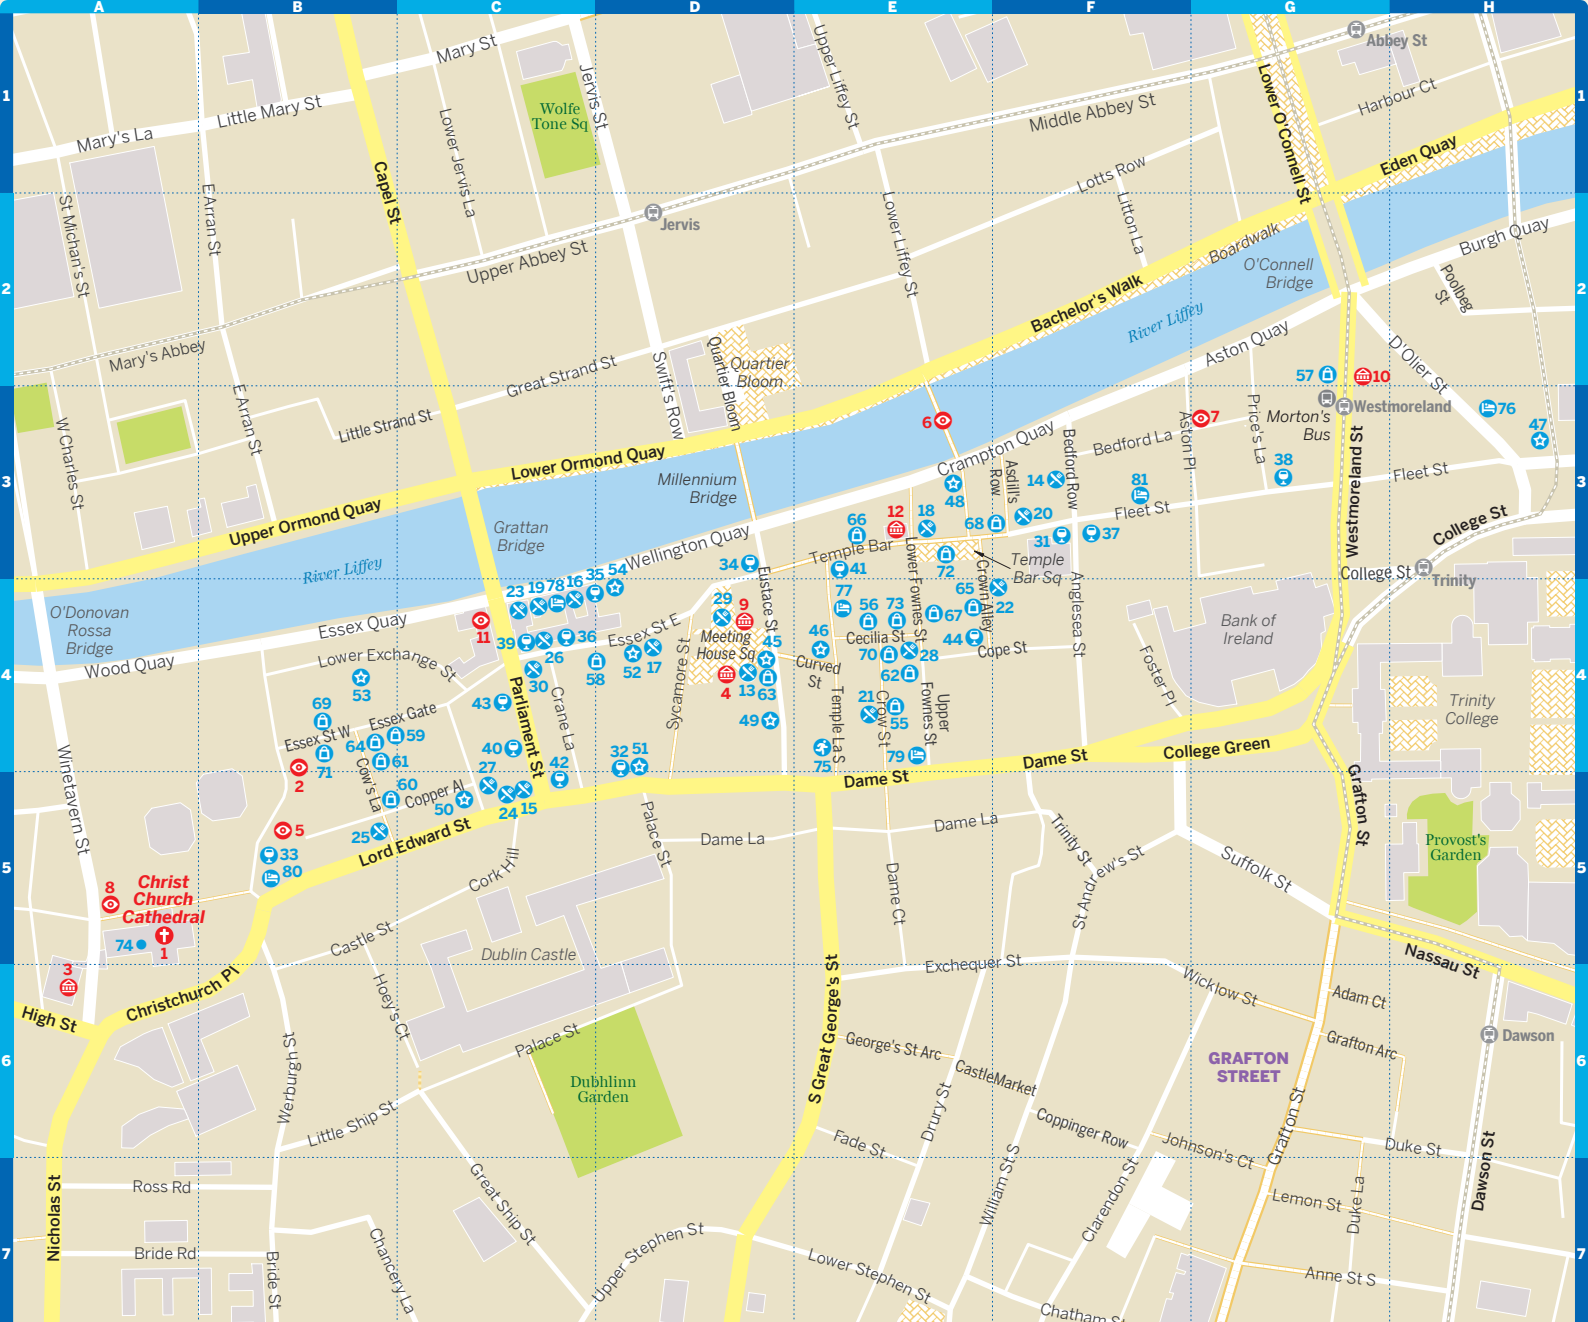

Temple Bar

0 0.1 miles 200

A B C D E F G H 1 2 3 4 5 6 7