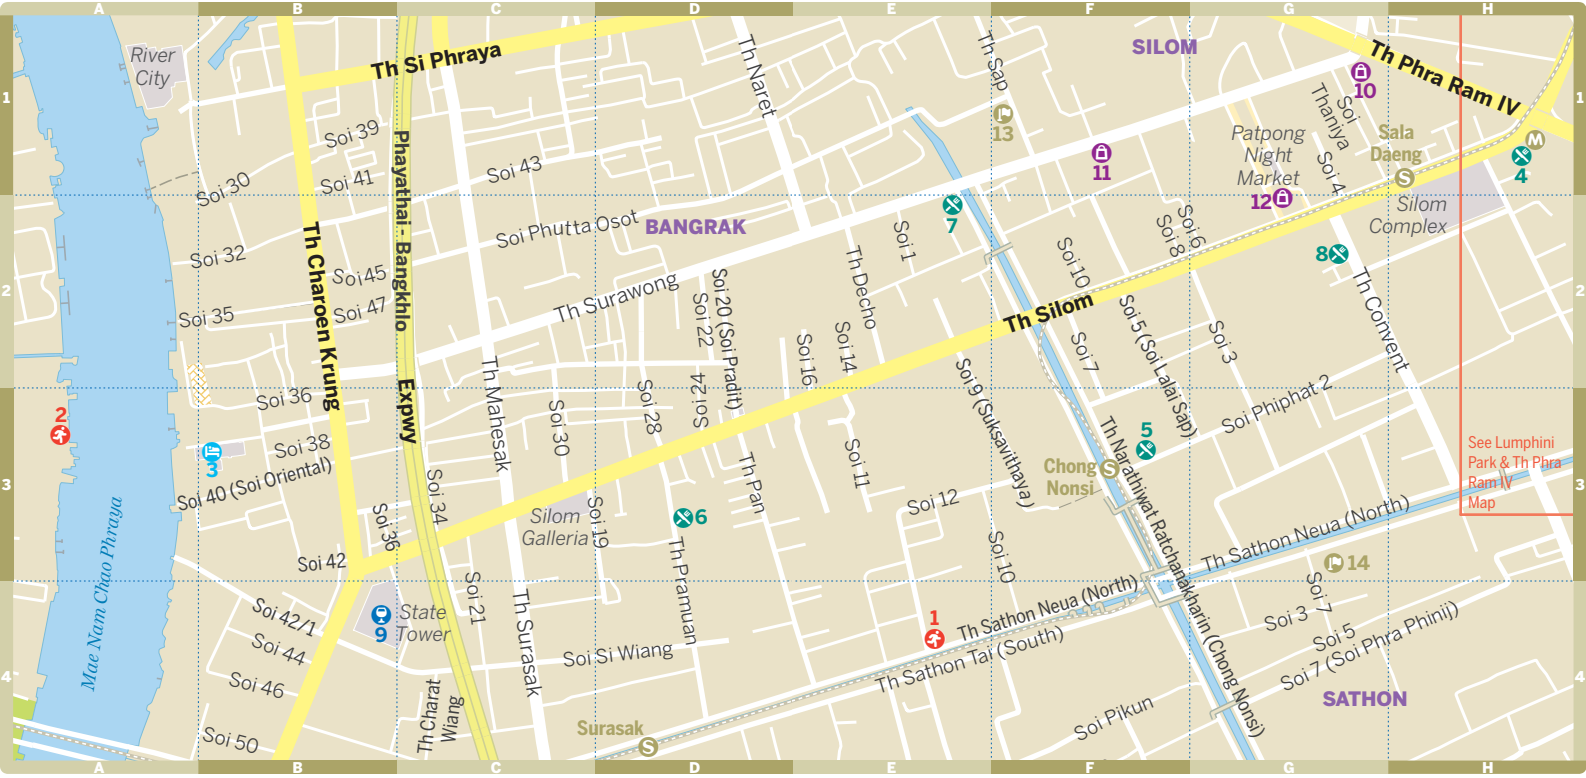

# Silom, Sathon & Riverside

0 200 m  
0 0.1 miles

See Lumpini Park & Th Phra Ram IV Map