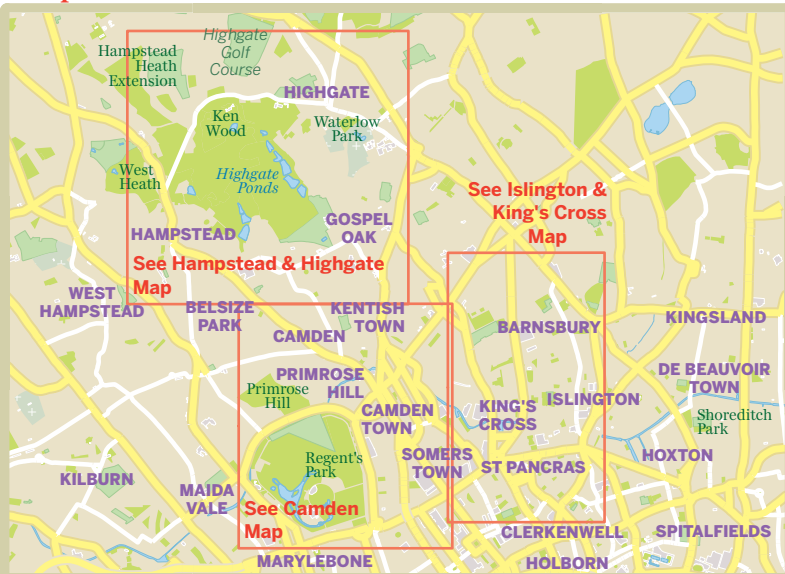

# Hampstead & North London

Highgate Golf Course  
Hampstead Heath Extension  
Ken Wood  
Waterlow Park  
Highgate Ponds  
West Heath  
HAMPSTEAD  
GOSPEL OAK

See Hampstead & Highgate Map

See Islington & King's Cross Map

WEST HAMPSTEAD  
BELSIZE PARK  
KENTISH TOWN  
CAMDEN  
PRIMROSE HILL  
Regent's Park  
See Camden Map

BARNSBURY  
KING'S CROSS  
ISLINGTON

MARYLEBONE

HOLBORN