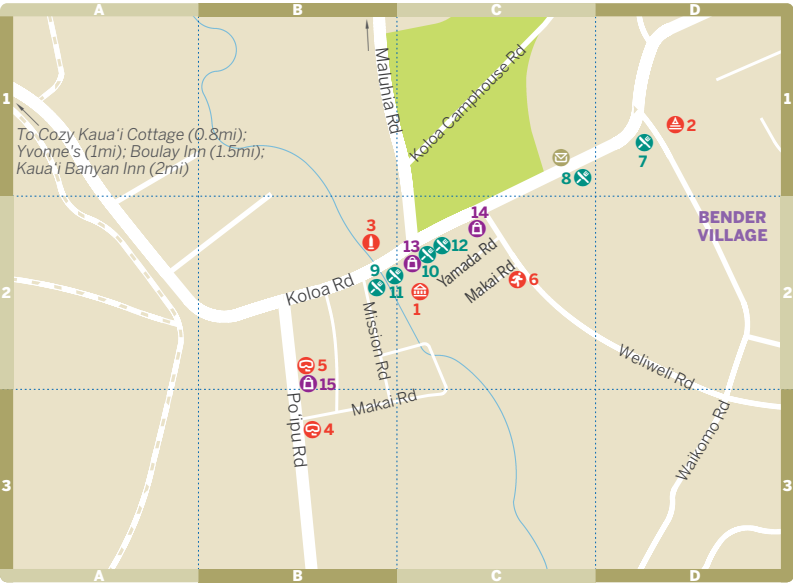

Koloa

To Cozy Kaua'i Cottage (0.8mi);
Yvonne's (1mi); Boulay Inn (1.5mi);
Kaua'i Banyan Inn (2mi)

**BENDER
VILLAGE**