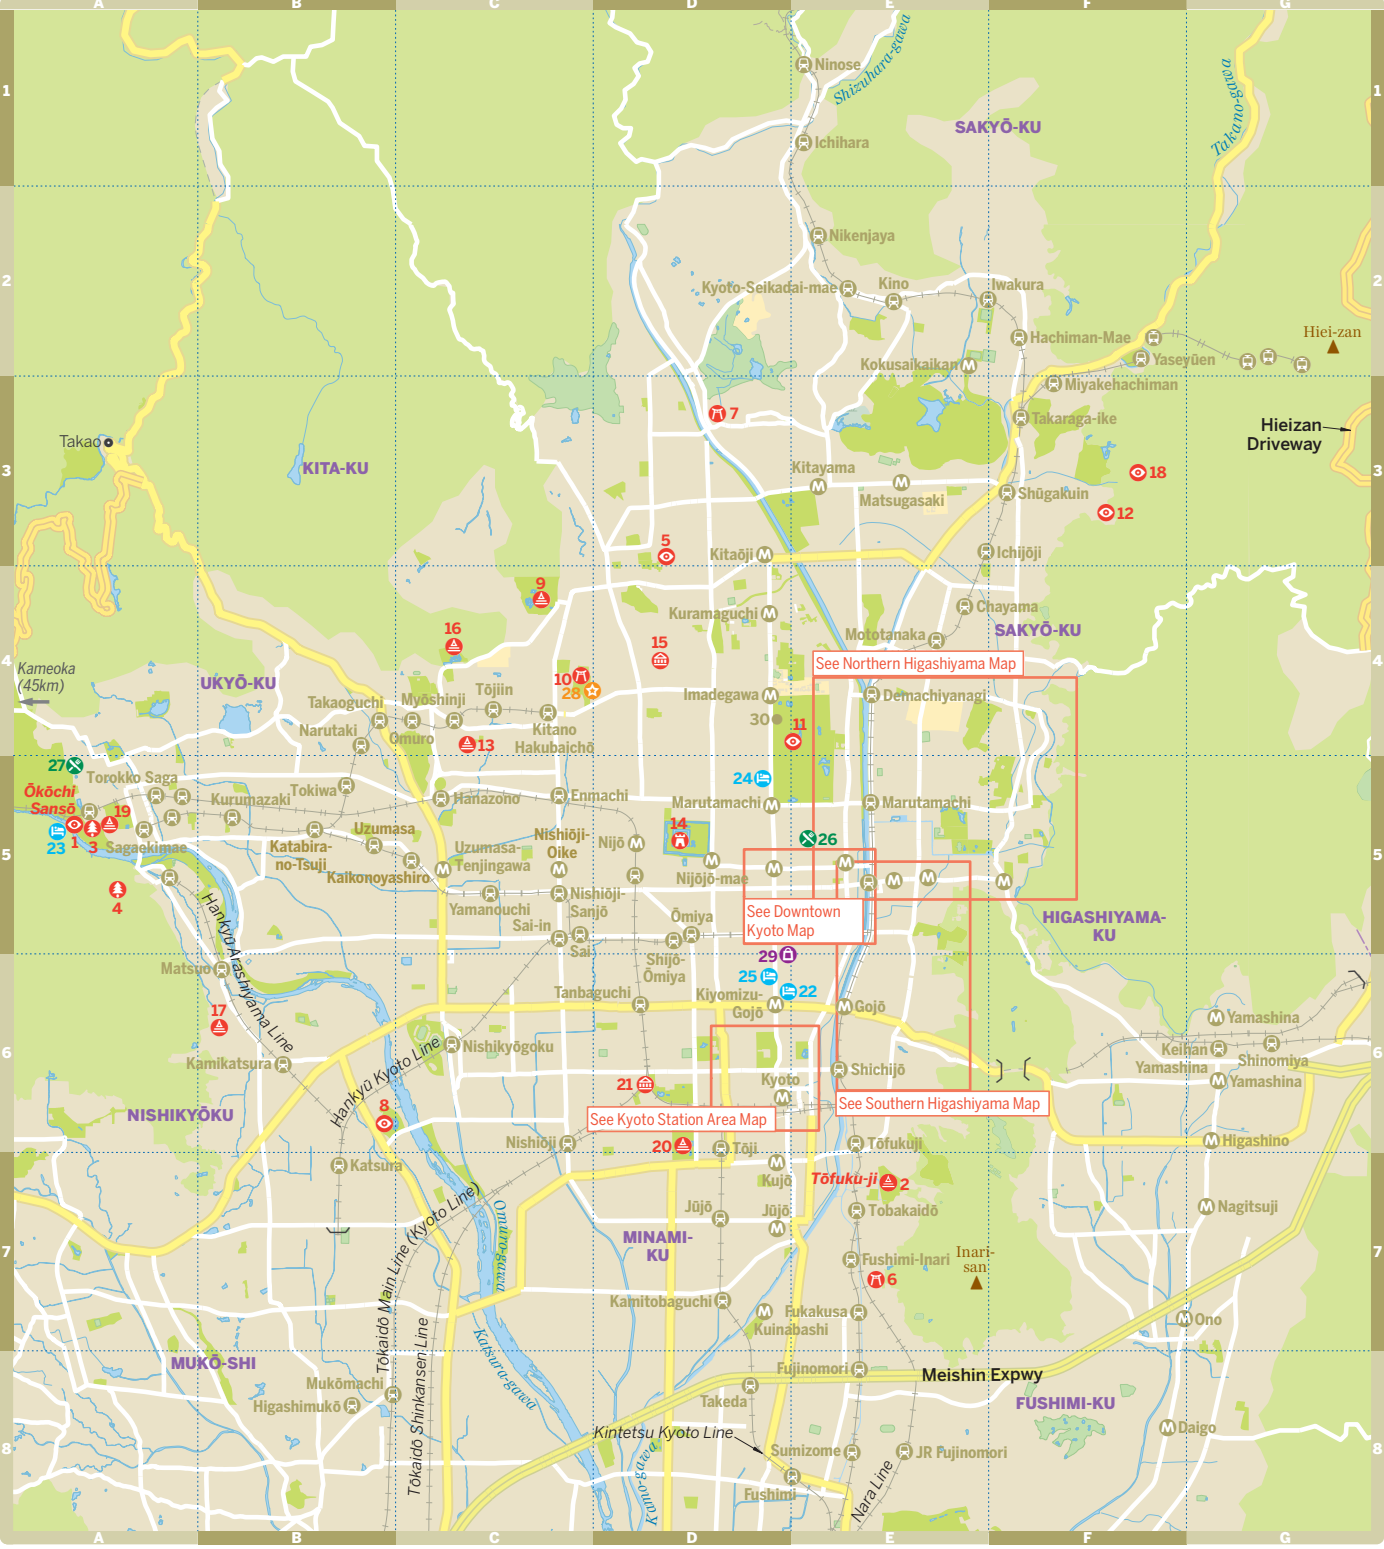

Greater Kyoto

0 2 km
0 1 miles

See Northern Higashiyama Map

See Downtown Kyoto Map

See Kyoto Station Area Map

See Southern Higashiyama Map