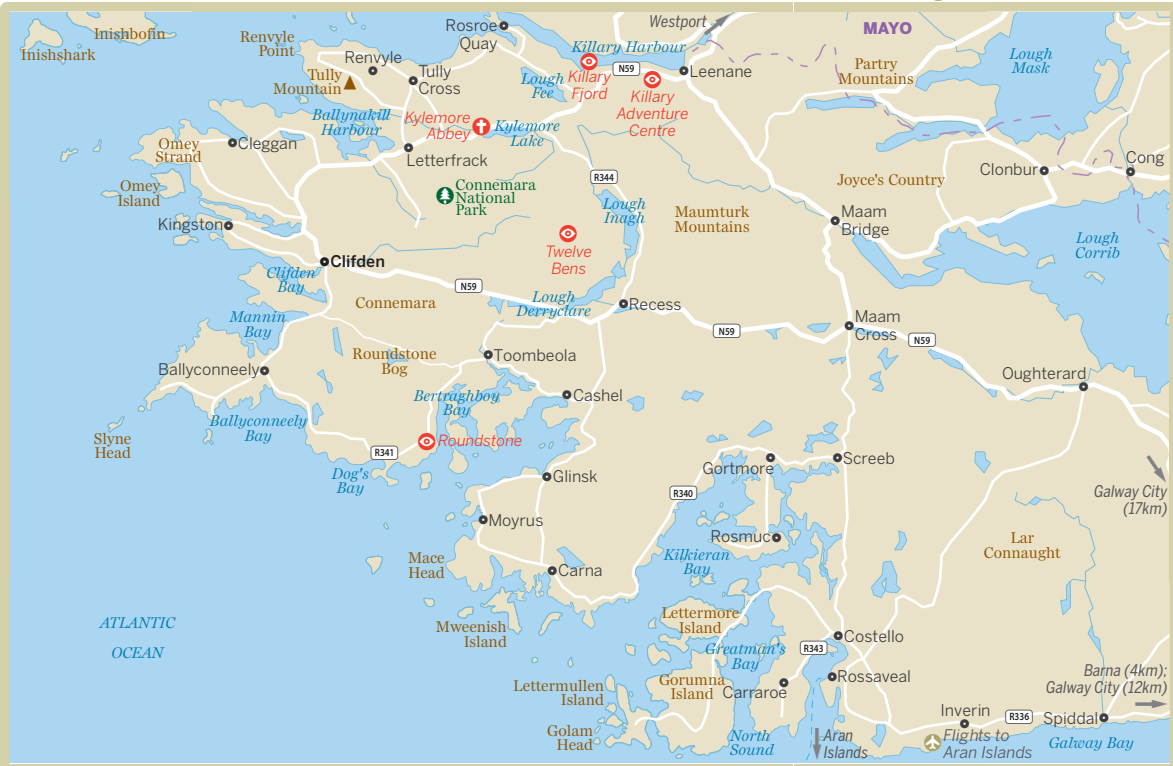

Connemara

0 10 km
0 5 miles

Galway City (17km)

Lar Connaught

Barna (4km); Galway City (12km)

Spiddal

Flights to Aran Islands