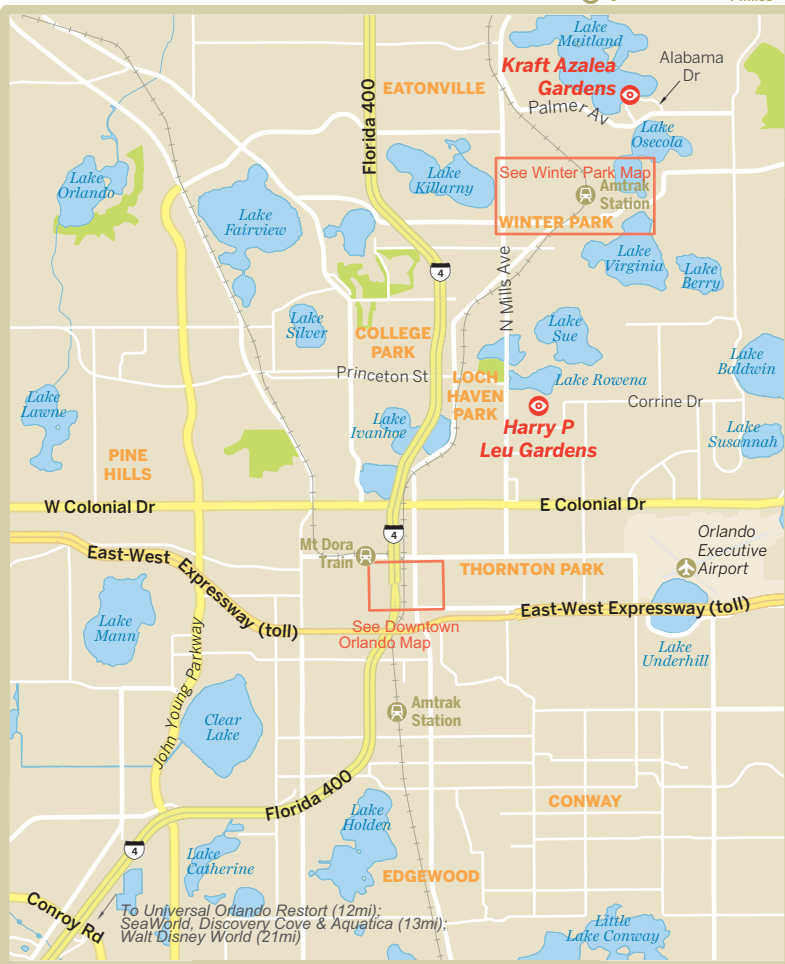

# Greater Orlando

2 km  
0 1 miles

**Kraft Azalea Gardens**  
Palmer Av

See Winter Park Map  
Amtrak Station  
**WINTER PARK**

**COLLEGE PARK**  
Princeton St

**LOCH HAVEN PARK**  
Corrine Dr

**Harry P Leu Gardens**

Mt Dora Train

See Downtown Orlando Map

**THORNTON PARK**

**PINE HILLS**

Orlando Executive Airport

**CONWAY**

**EDGEWOOD**

To Universal Orlando Restort (12mi);  
SeaWorld, Discovery Cove & Aquatica (13mi);  
Walt Disney World (21mi)