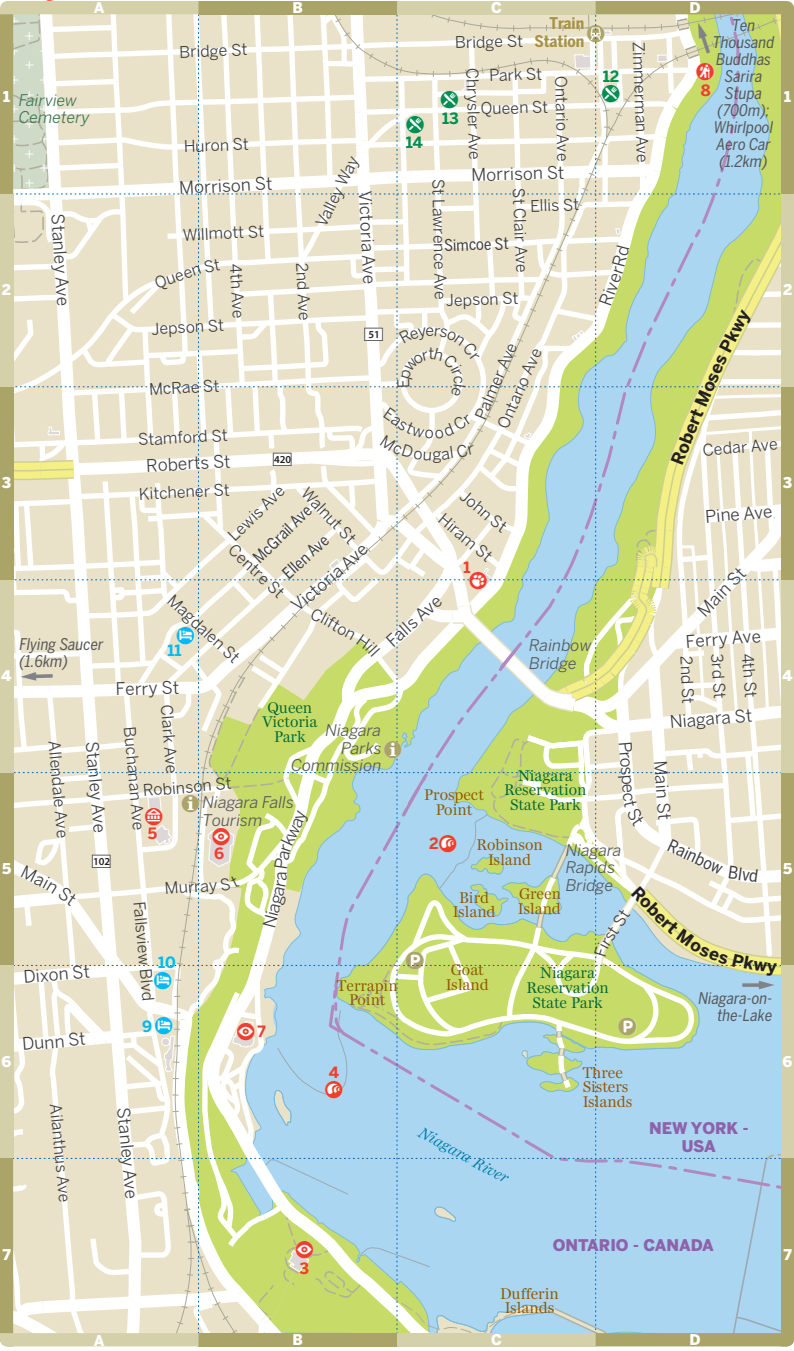

Niagara Falls

0 500 m
0 0.25 miles

1 Fairview Cemetery
Stanley Ave
2
3
4
5
6
7
A

Bridge St
Huron St
Morrison St
Willmott St
Queen St
4th Ave
2nd Ave
Victoria Ave
Valley Way
51
420
Lewis Ave
Walnut St
McGrail Ave
Ellen Ave
Victoria Ave
Clifton Hill
Falls Ave
Niagara Parkway
Murray St
Dixon St
Dunn St
A

13
14
St Lawrence Ave
Jepson St
Reyerson Cr
Edworth Circle
Eastwood Cr
McDougal Cr
Hiram St
Prospect Point
Terrapin Point
B
C

12
11
10
9
Train Station
Ontario Ave
St Clair Ave
St James Ave
Palmer Ave
Ontario Ave
Hiram St
Falls Ave
Prospect St
First St
P
C

1
2
3
4
5
6
7
D
Zimmerman Ave
River Rd
Robert Moses Pkwy
Cedar Ave
Pine Ave
Main St
Ferry Ave
2nd St
3rd St
4th St
Niagara St
Rainbow Blvd
Robert Moses Pkwy
Niagara-on-the-Lake
NEW YORK - USA
ONTARIO - CANADA
Dufferin Islands

Ten Thousand Buddhas
Sarira Stupa (700m)
Whirlpool Aero Car (1.2km)

Flying Saucer (1.6km)

Fairview Cemetery

Niagara Falls Tourism

Niagara Parks Commission

Niagara Reservation State Park

Niagara Reservation State Park