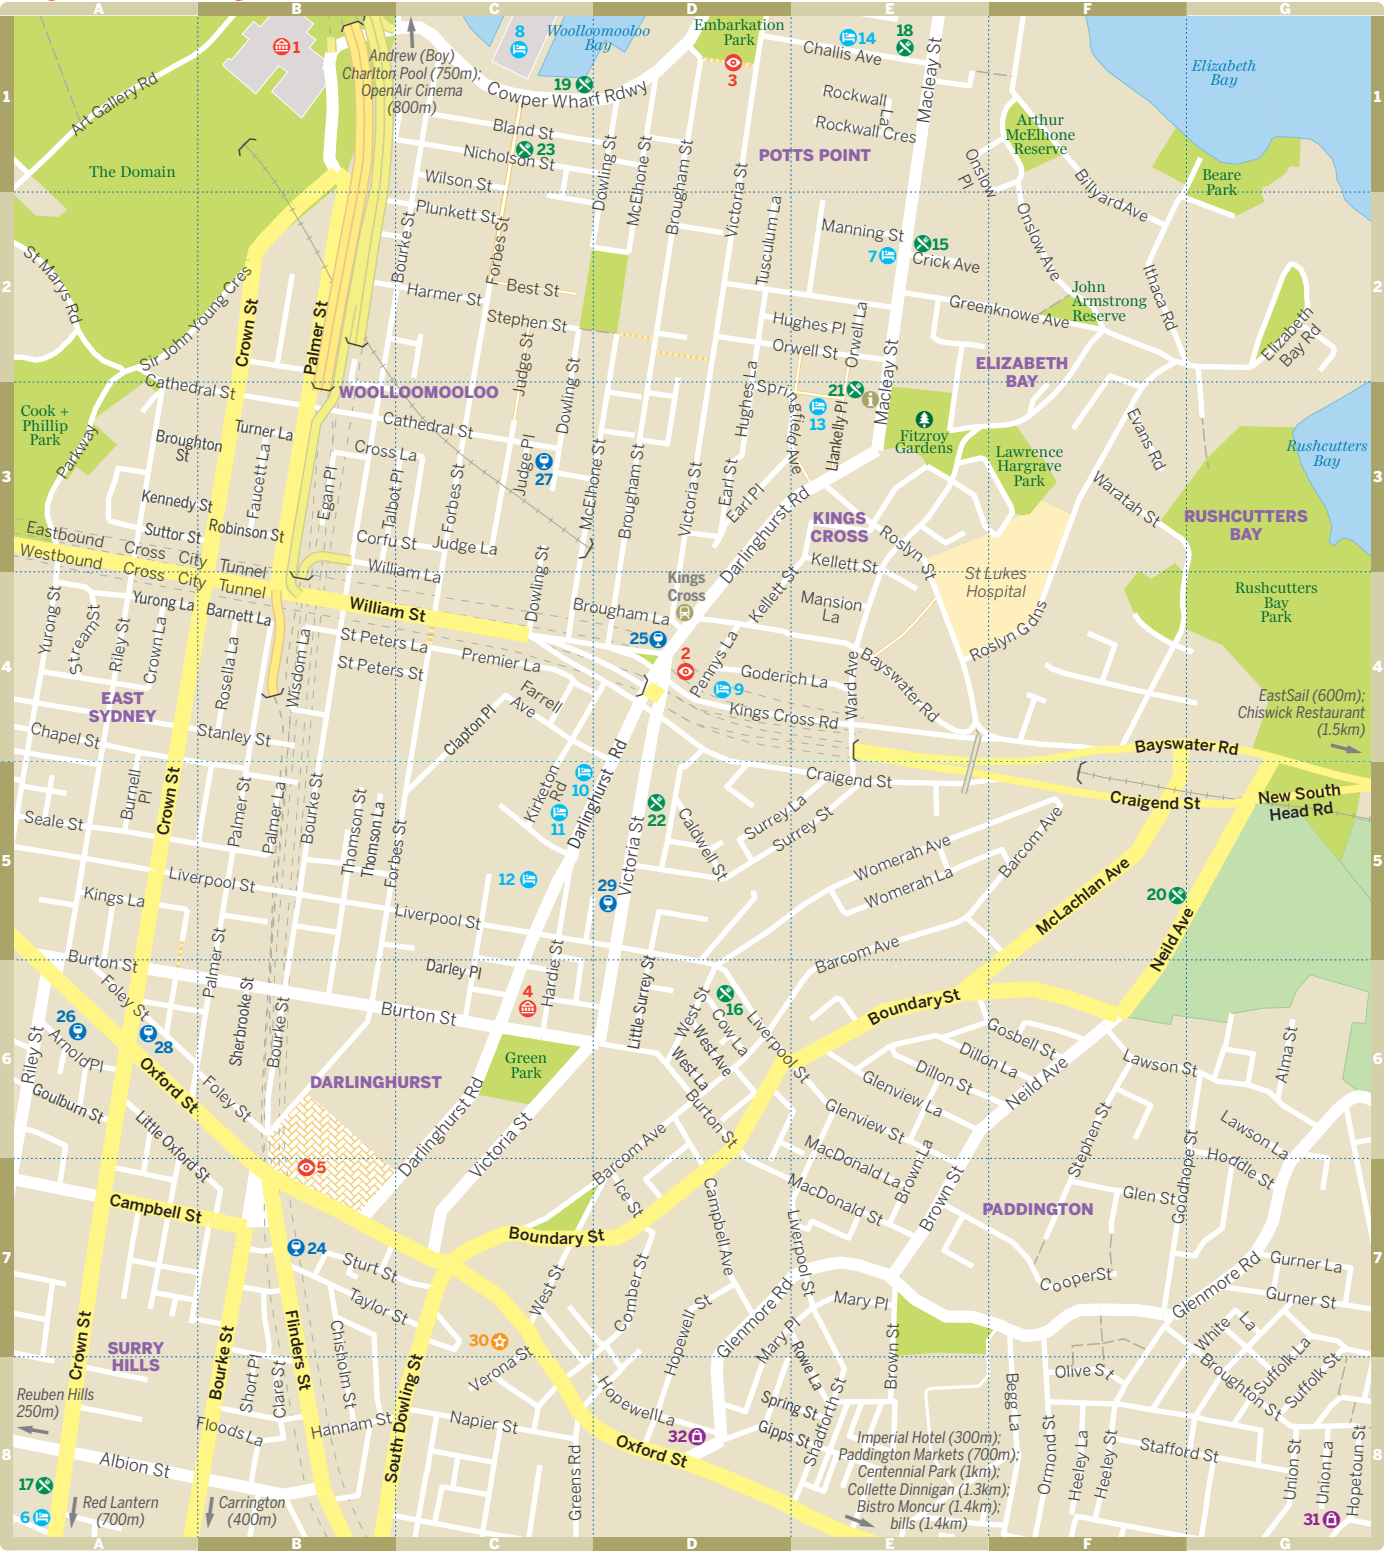

Kings Cross, Darlinghurst & Woolloomooloo

Andrew (Boy) Charlton Pool (750m);
OpenAir Cinema (800m)

POTTS POINT
Challis Ave 14
Rockwall
Rockwall Cres
Manning St 15
Crick Ave 7

ELIZABETH BAY
Arthur McElhone Reserve
John Armstrong Reserve
Lawrence Hargrave Park

RUSHCUTTERS BAY
Rushcutters Bay Park
EastSail (600m);
Chiswick Restaurant (1.5km)

KINGS CROSS
Kings Cross Hotel
Kings Cross Rd
Kings Cross 25
Kings Cross 2
Kings Cross 9
Kings Cross 13
Kings Cross 21

EAST SYDNEY
Eastbound
Westbound
Kings La
Liverpool St
Burton St
Foley St
Little Oxford St
Campbell St

DARLINGHURST
Green Park
Darlinghurst Rd
Victoria St
Burton St
Darley Pl
Liverpool St

SURRY HILLS
Crown St
Bourke St
Short Pl
Clare St
Hannam St
Christie St
Taylor St
Sturt St
Floods La
Albion St
Reuben Hills (250m)
Red Lantern (700m)
Carrington (400m)

Imperial Hotel (300m);
Paddington Markets (700m);
Centennial Park (1km);
Collette Dinnigan (1.3km);
Bistro Moncur (1.4km);
bills (1.4km)

Union La
Hopetoun St
Hopetoun St
Hopetoun St