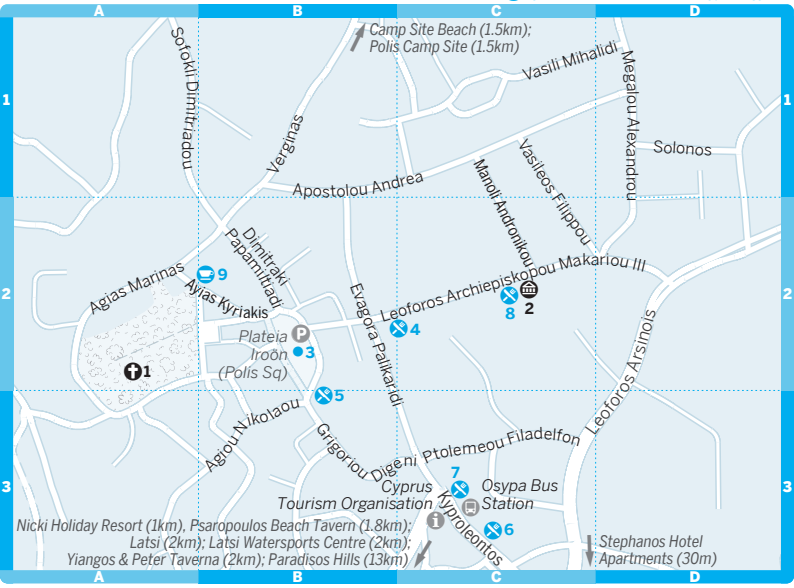

Polis

0

200 m

0.1 miles

Nicki Holiday Resort (1km), Psaropoulos Beach Tavern (1.8km);
Latsi (2km); Latsi Watersports Centre (2km);
Yianguos & Peter Taverna (2km); Paradisos Hills (13km)

Stephanos Hotel
Apartments (30m)