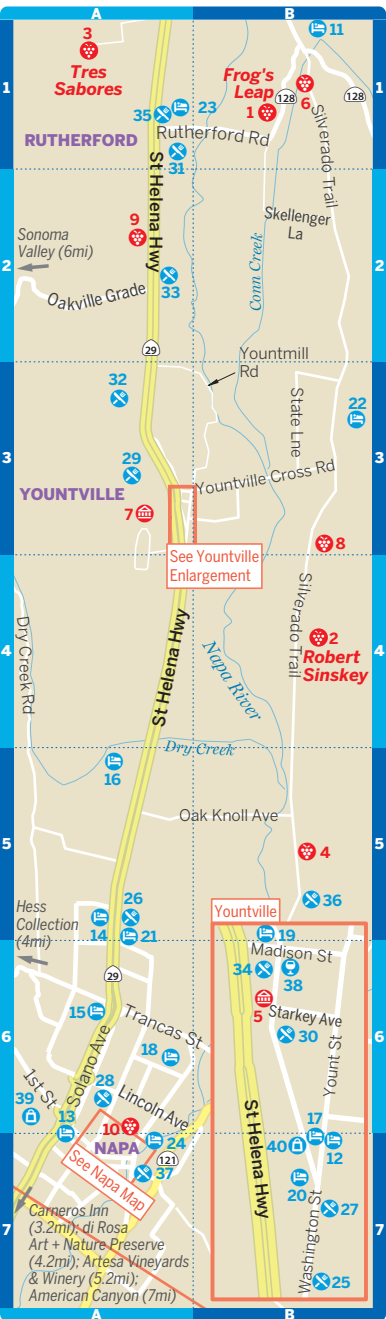

# Napa Valley South

3  
**Tres Sabores**

**Frog's Leap**  
1

**RUTHERFORD**

St Helena Hwy

Conn Creek

Silverado Trail

Sonoma Valley (6mi)

Oakville Grade

Yountmill Rd

State Line

**YOUNTVILLE**

See Yountville Enlargement

Silverado Trail  
**2**  
**Robert Sinskey**

Dry Creek Rd

Napa River

Dry Creek

Oak Knoll Ave

Hess Collection (4mi)

Yountville

Madison St

Starkey Ave

Yount St

Trancas St

Lincoln Ave

1st St

**NAPA**

See Napa Map

Carneros Inn (3.2mi); di Rosa Art + Nature Preserve (4.2mi); Artesa Vineyards & Winery (5.2mi); American Canyon (7mi)

St Helena Hwy

Washington St