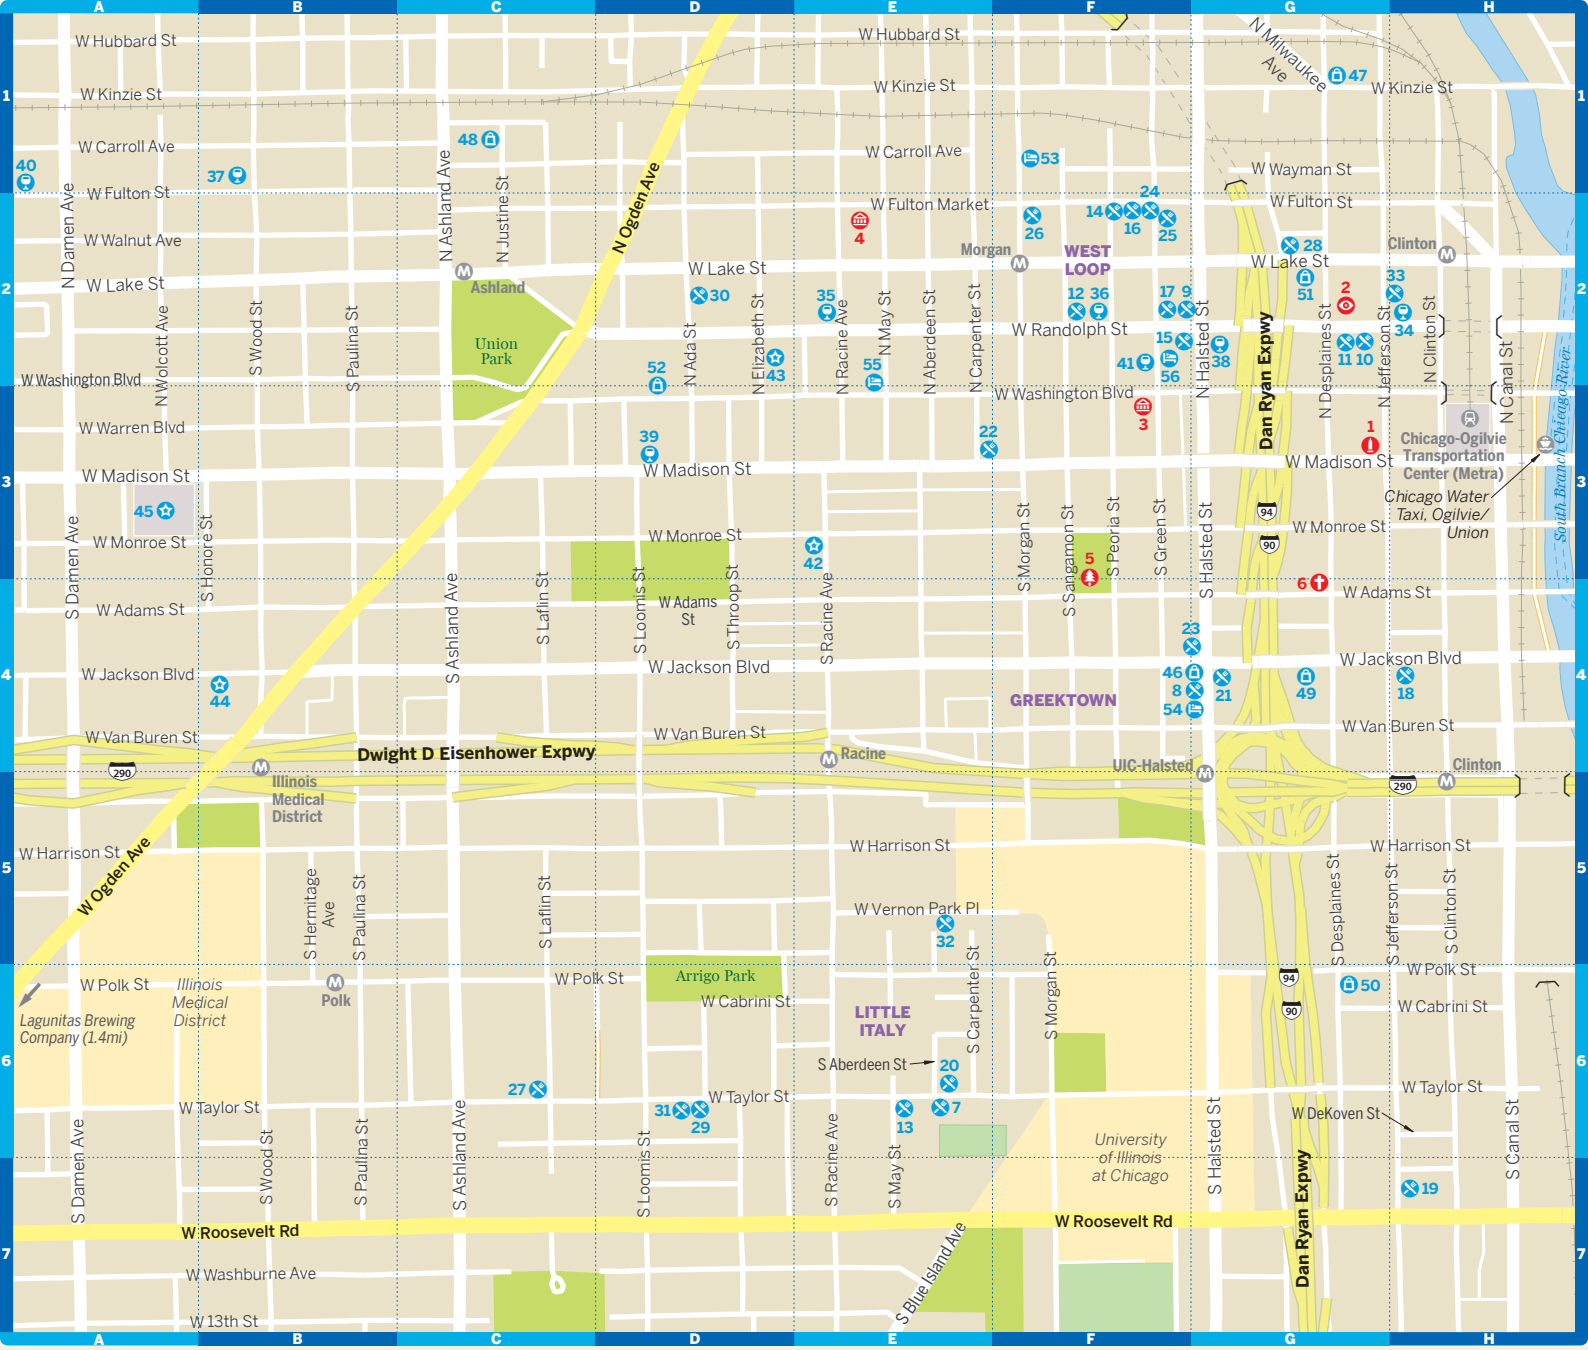

West Loop & Near West Side

500
0.25 miles

WEST LOOP

GREEKTOWN

LITTLE ITALY

Ashland

Union Park

Arrigo Park

University of Illinois at Chicago

Chicago-Ogilvie Transportation Center (Metra)

Chicago Water Taxi, Ogilvie/Union

Lagunitas Brewing Company (1.4mi)

Illinois Medical District

Illinois Medical District

Dwight D Eisenhower Expy

UIC-Halsted

W Roosevelt Rd

W Roosevelt Rd

Dan Ryan Expy

Dan Ryan Expy

South Branch Chicago River