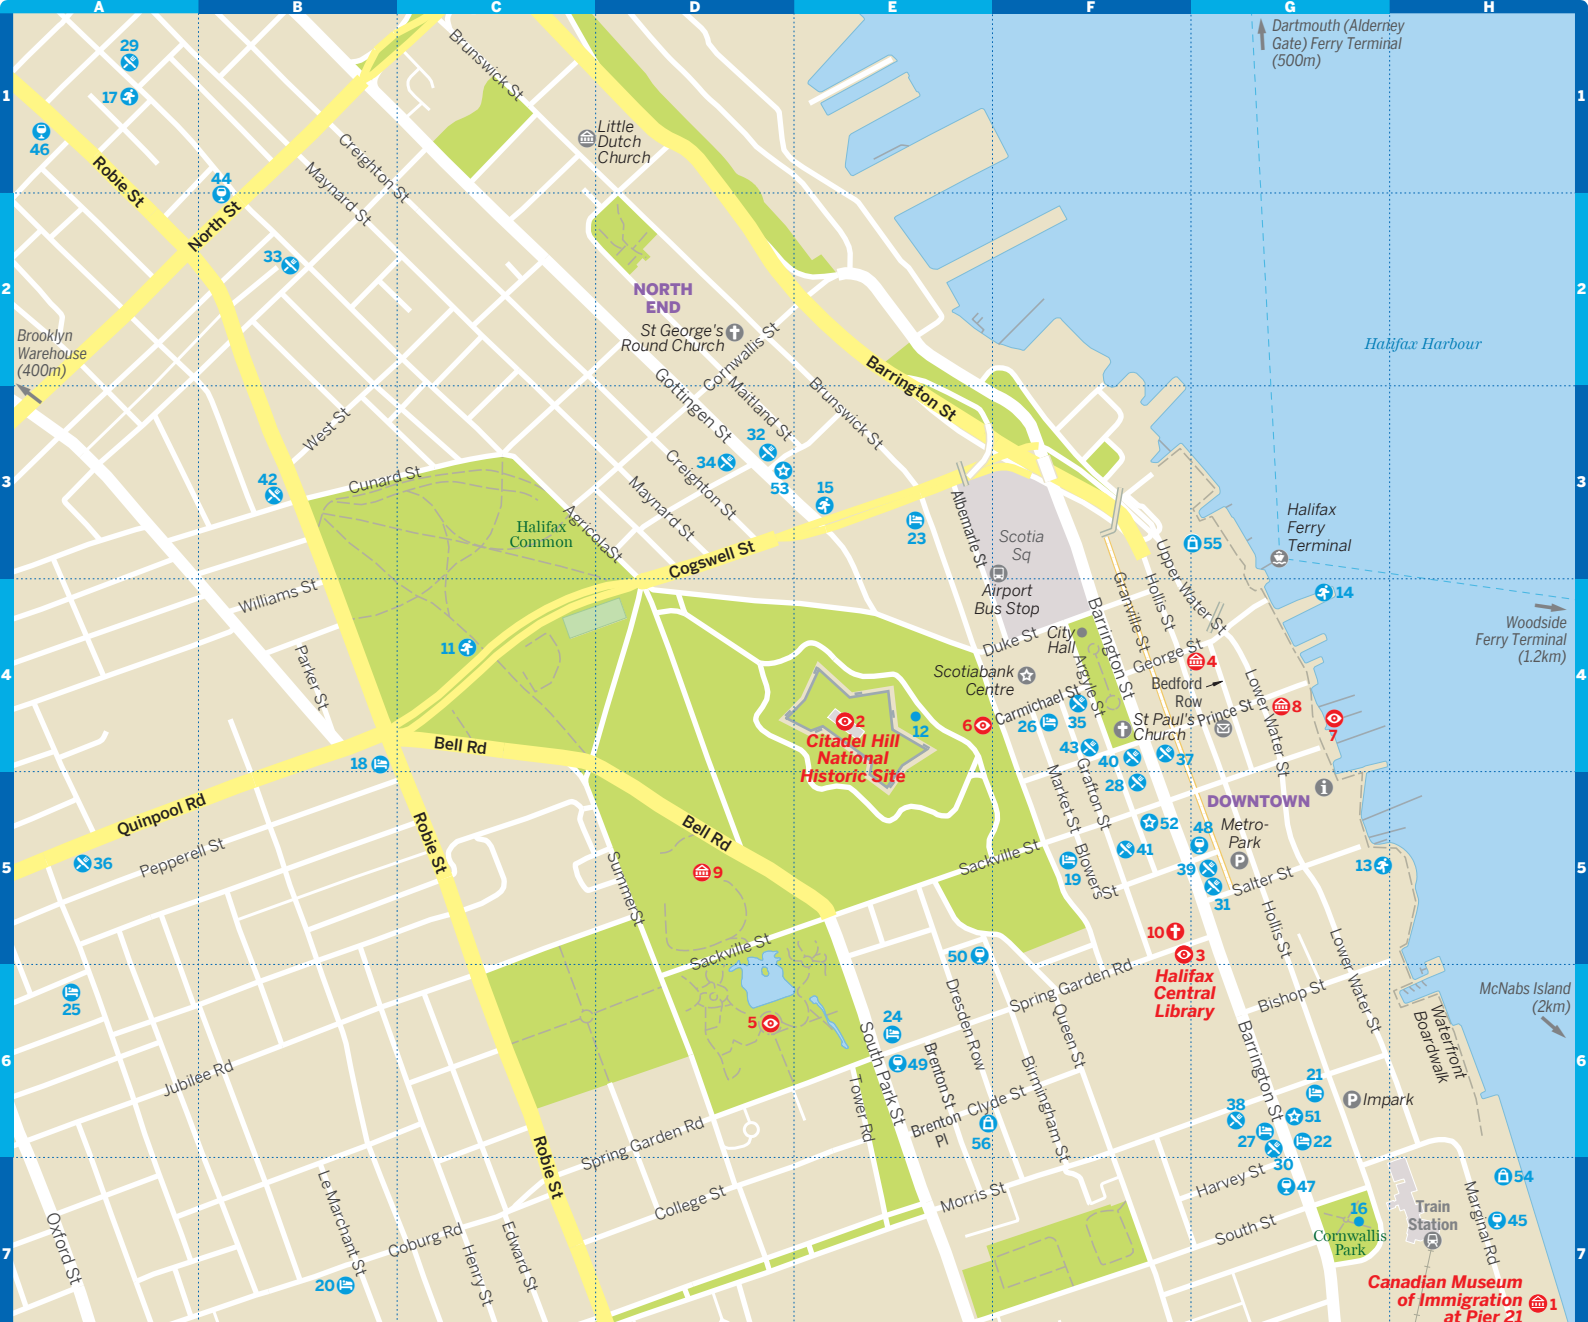

Halifax

500 meters / 0.25 miles

Dartmouth (Alderney Gate) Ferry Terminal (500m)

Canadian Museum of Immigration at Pier 21

A B C D E F G H 1 2 3 4 5 6 7