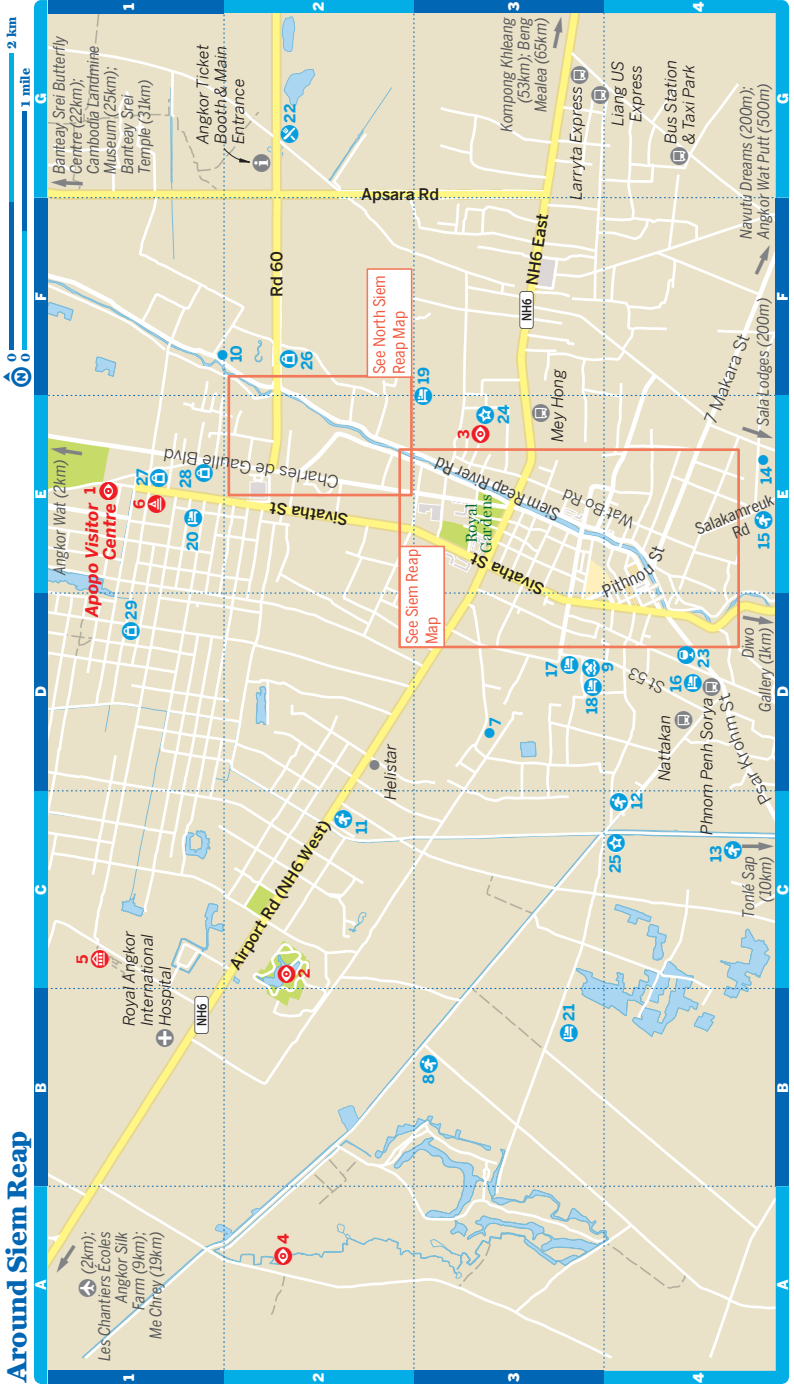

Around Siem Reap

Les Chantiers Ecoles
Angkor Silk
Farm (9km);
Me Chrey (19km)

Royal Angkor
International
Hospital

**Apopo Visitor 1
Centre**

Banteay Srei Butterfly
Centre (22km);
Cambodia Landmine
Museum (25km);
Banteay Srei
Temple (31km)

Helistar

Airport Rd (NH6 West)

Sivatha St

Rd 60

Apsara Rd

See Siem Reap
Map

See North Siem
Reap Map

Royal
Gardens

Mey Hong

Kompong Khleang
(53km); Beng
Mealea (65km)

NH6
NH6 East

Larryta Express

Liang US
Express

Bus Station
& Taxi Park

Navutu Dreams (200m);
Angkor Wat Putt (500m)

7 Makara St

Salakamreuk
Rd

Phnom Penh Sorya

Nattakan

St 53

Tonlé Sap
(10km)

Bsat Krhom St

Divo
Gallery (1km)

Sala Lodges (200m)