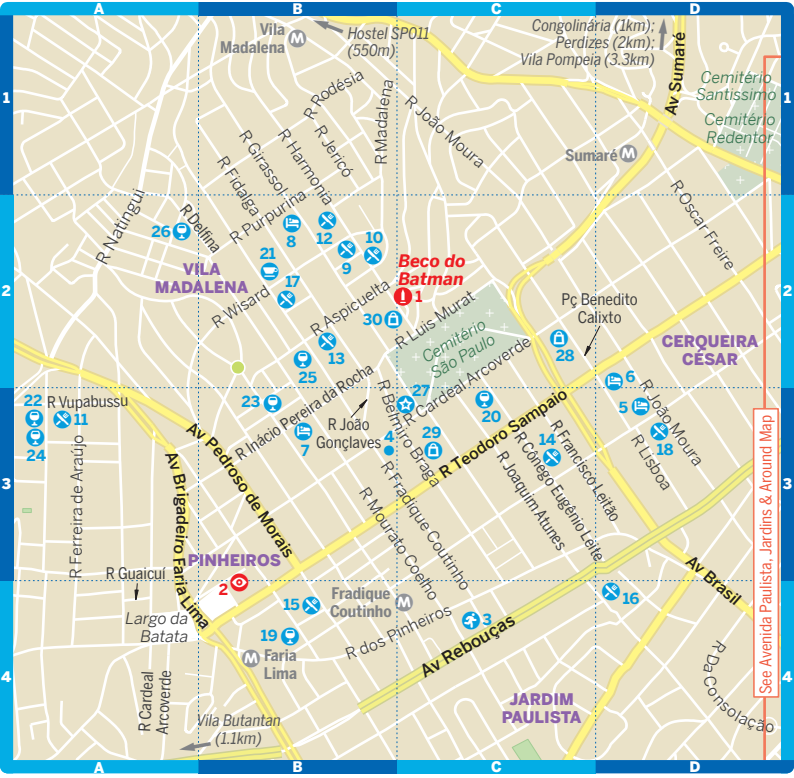

Pinheiros, Vila Madalena & Around

0 500 m
0 0.25 miles

See Avenida Paulista, Jardins & Around Map