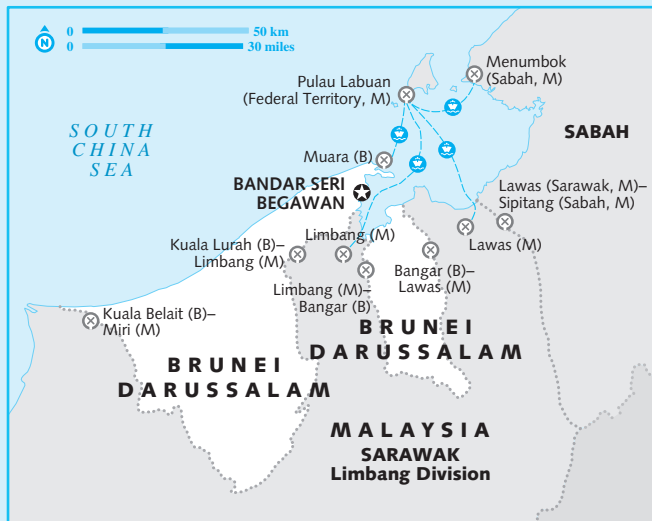

Border Crossings

LEGEND

- ⊗ = Border crossing
- M = Malaysia
- B = Brunei
- I = Indonesia