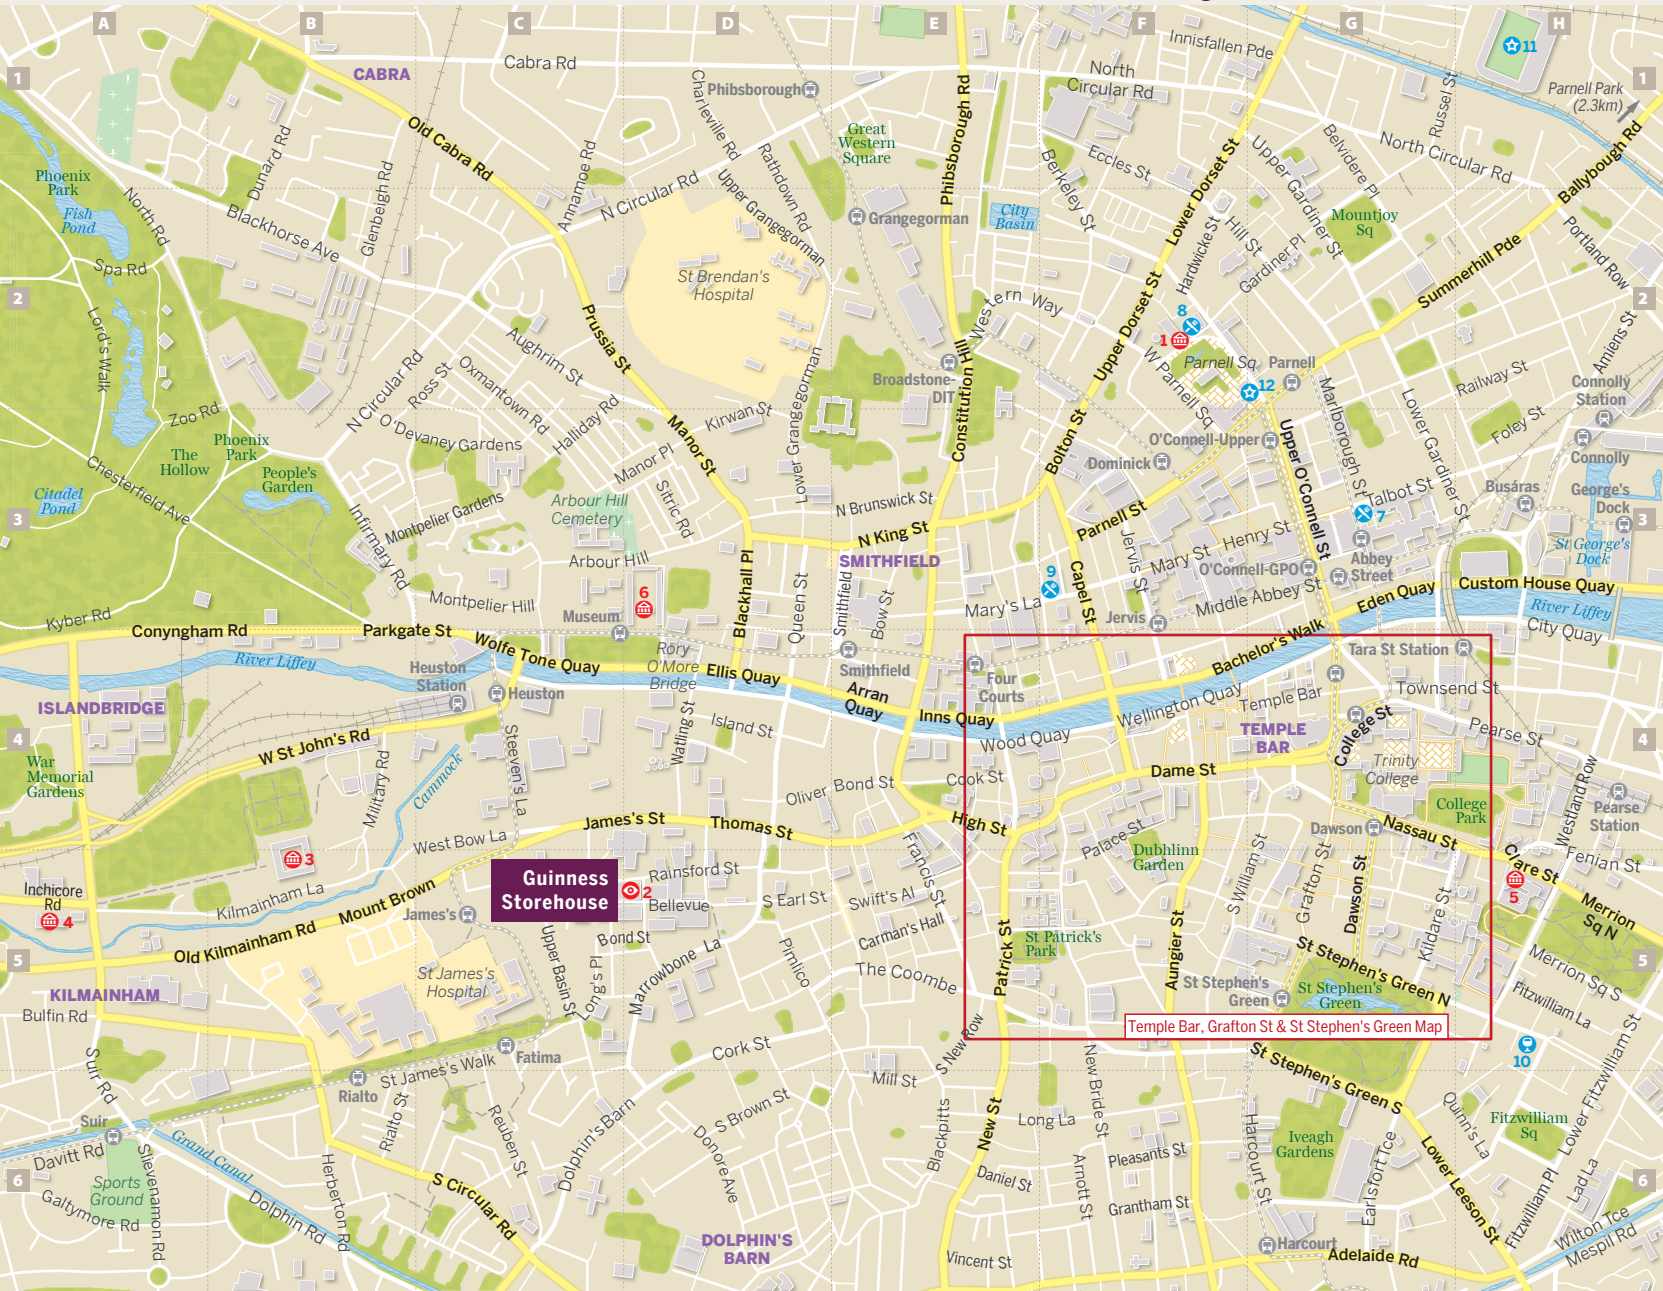

# Central Dublin

**Guinness Storehouse**

Temple Bar, Grafton St & St Stephen's Green Map