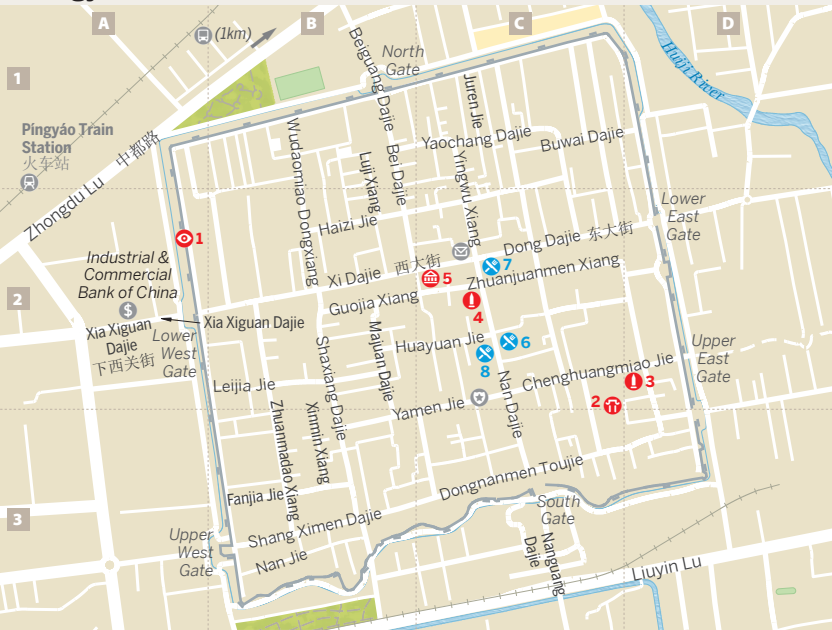

Píngyáo

Píngyáo Train Station
火车站

Zhongdu Lu 中都路

Industrial & Commercial Bank of China

Xia Xiguan Dajie 下西关街
Lower West Gate

Upper West Gate

North Gate

Huoji River

Lower East Gate

Upper East Gate

South Gate

Liuyin Lu

(1km)

0 0.25 miles