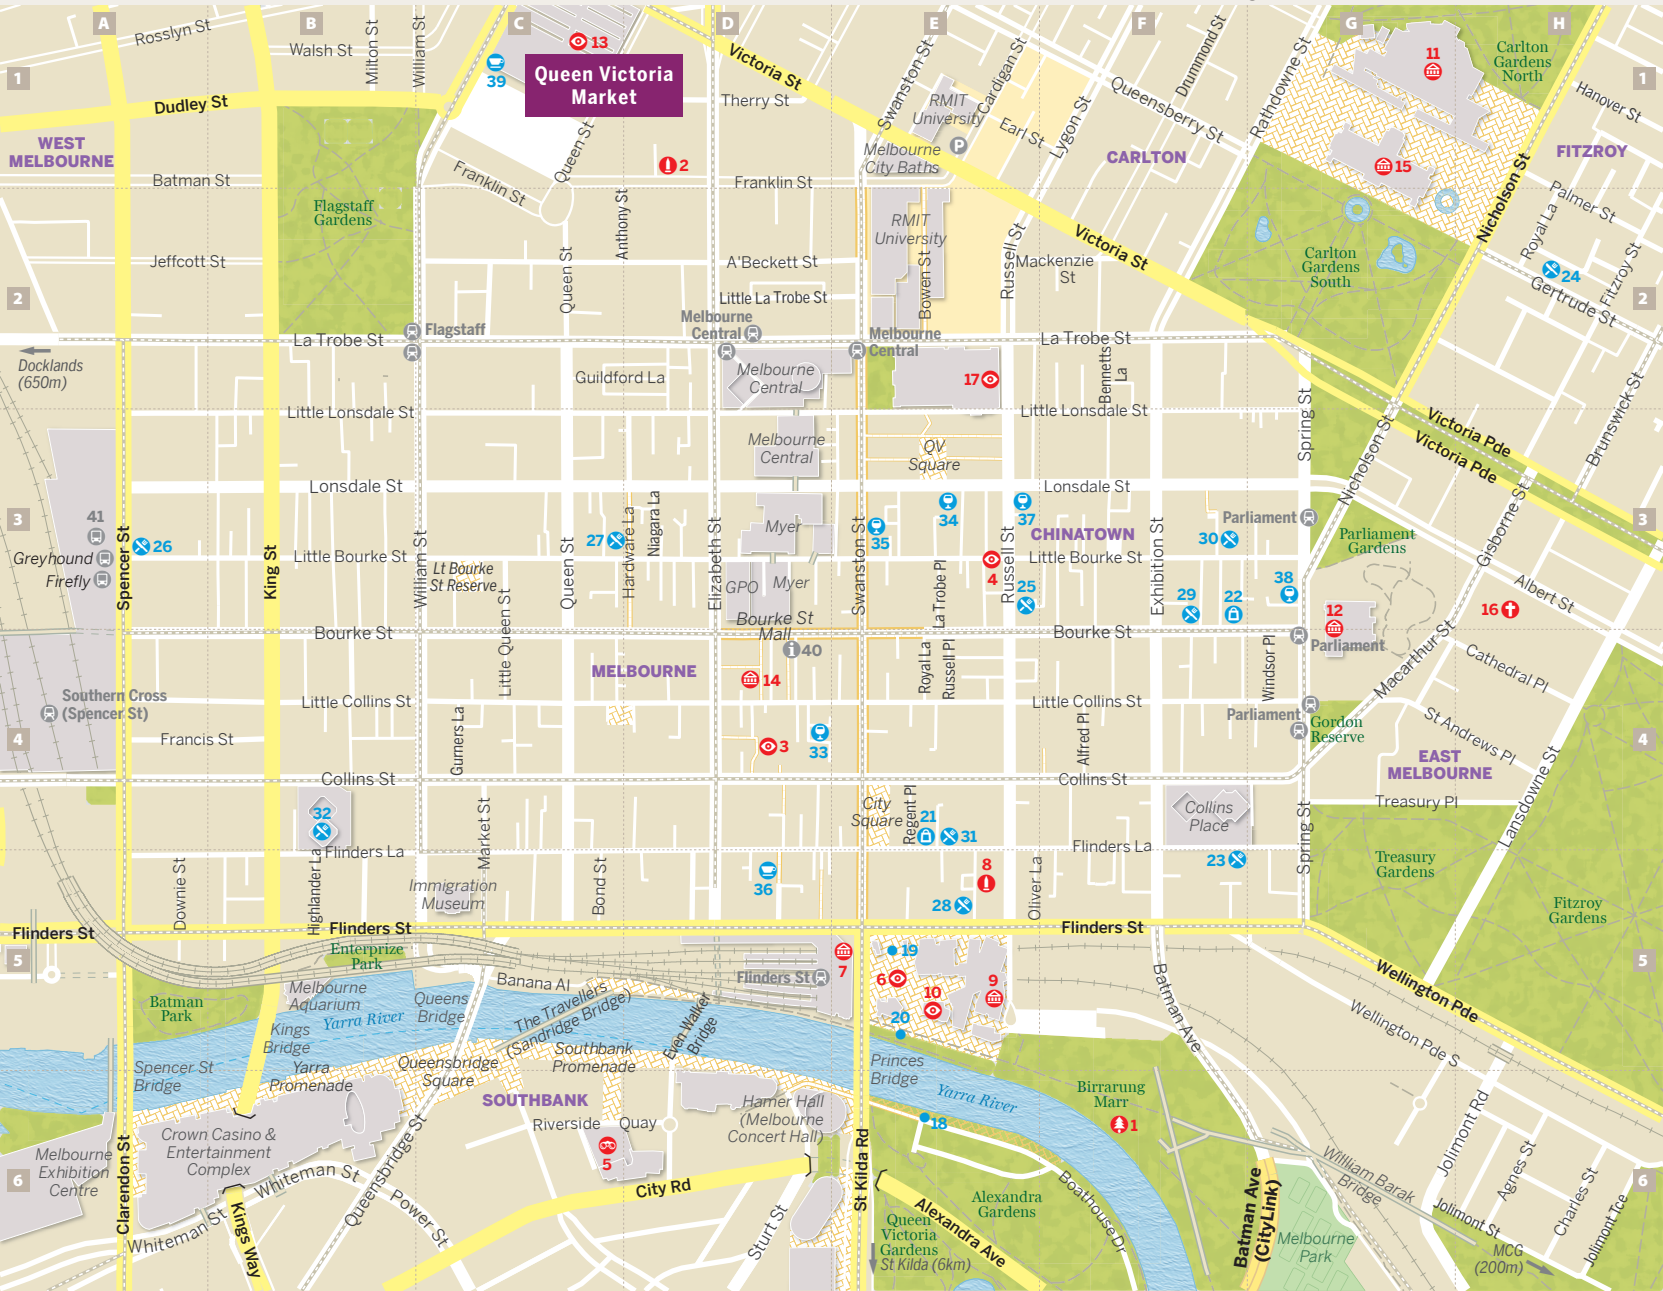

Central Melbourne

0 0.25 miles 500 m

Queen Victoria Market

CARLTON

FITZROY

CHINTOWN

MELBOURNE

EAST MELBOURNE

SOUTHBANK

Alexandra Ave

Batman Ave (CityLink)