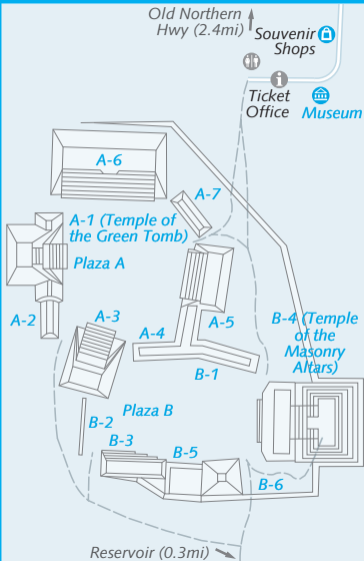

Altun Ha

Old Northern Hwy (2.4mi)

Souvenir Shops

Ticket Office Museum

A-6

A-7

A-1 (Temple of the Green Tomb)

Plaza A

A-2

A-3

A-4

A-5

B-4 (Temple of the Masonry Altars)

B-1

Plaza B

B-2

B-3

B-5

B-6

Reservoir (0.3mi)