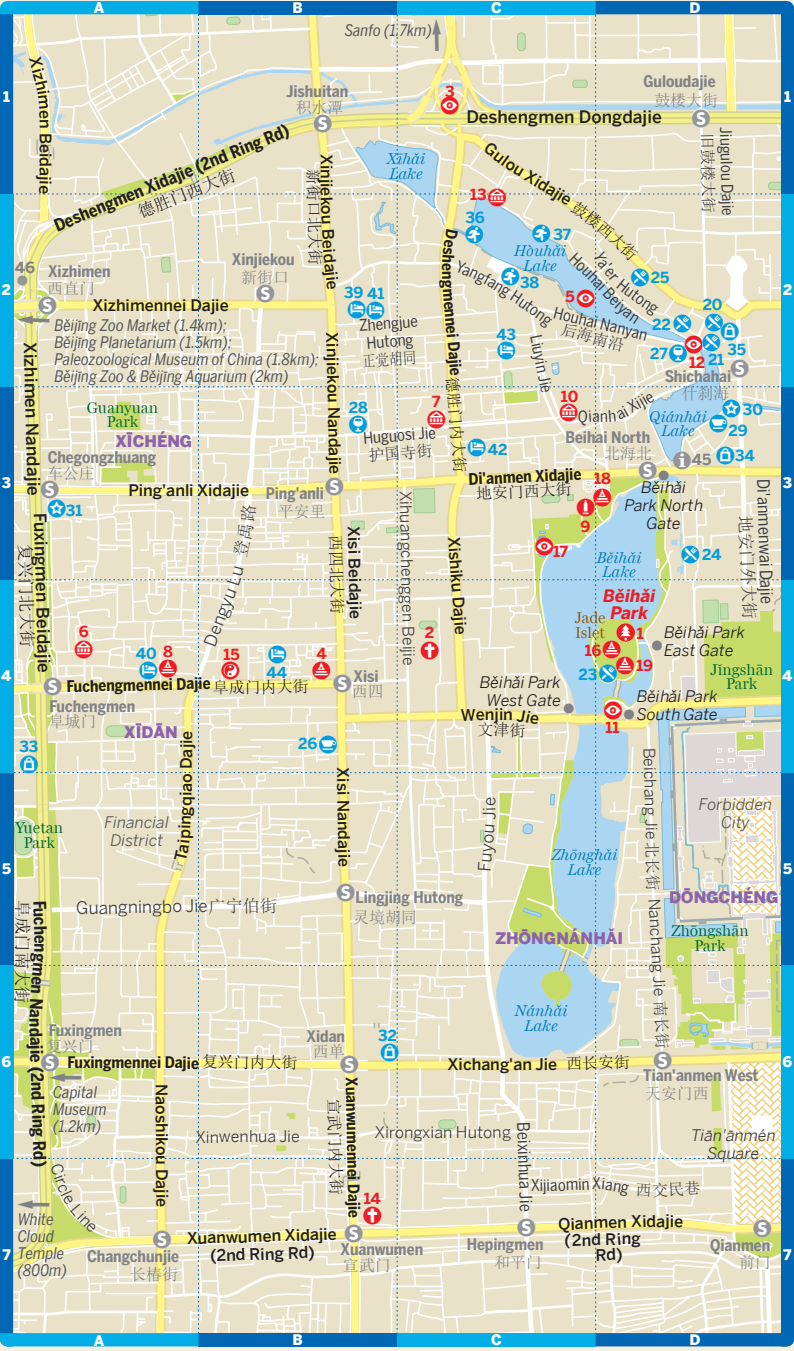

Bèihǎi Park & Xìchéng North

0 1 km 0.5 miles

Streets: Xizhimen Beidajie, Deshengmen Xidajie (2nd Ring Rd), Xizhimennei Dajie, Xizhimen Nandajie, Fuchengmen Beidajie, Fuchengmen Nandajie (2nd Ring Rd), Xuanwumen Xidajie (2nd Ring Rd), Xuanwumen Nandajie, Xinchang'an Jie, Xishi Beidajie, Xishi Nandajie, Ping'anli Xidajie, Ping'anli Nandajie, Deyu Jie, Xijiekou Beidajie, Xijiekou Nandajie, Xijiekou Hutong, Xiangchenggen Beijie, Xishiku Dajie, Xijiaomin Xiang, Qianmen Xidajie (2nd Ring Rd), Qianmen Nandajie, Fuxingmen Beidajie, Fuxingmen Nandajie, Naoshikou Dajie, Changchun Jie, Xingwenhua Jie, Xirongxian Hutong, Beixinhua Jie, Hepingmen, Xuanwumennei Dajie, Xuanwumen, Xidan, Xidan Beidajie, Xidan Nandajie, Lingjiang Hutong, Fuyou Jie, Wenjin Jie, Zhongshan Jie, Beichang Jie, Nanchang Jie, Tian'anmen West, Tian'anmen East.

Landmarks & Parks: Bèihǎi Park North Gate, Bèihǎi Park West Gate, Bèihǎi Park East Gate, Bèihǎi Park South Gate, Bèihǎi Park, Jade Islet, Xìchéng Park, Guanyuan Park, Yuetao Park, Zhongshan Park, Jingshan Park, Xizhimennei Dajie (Bèijīng Zoo Market (1.4km); Bèijīng Planetarium (1.5km); Paleozoological Museum of China (1.8km); Bèijīng Zoo & Bèijīng Aquarium (2km)), Capital Museum (1.2km), White Cloud Temple (800m), Xizhimen, Xizhimennei Dajie, Fuchengmen, Fuxingmen, Xuanwumen, Xuanwumennei Dajie, Xuanwumen, Xidan, Xidan Beidajie, Xidan Nandajie, Lingjiang Hutong, Fuyou Jie, Wenjin Jie, Zhongshan Park, Jingshan Park, Forbidden City, Tian'anmen West, Tian'anmen East.

Lakes: Xǎihǎi Lake, Hòuhǎi Lake, Zhōnghǎi Lake, Nánhǎi Lake, Qianhǎi Lake, Houhai Nanyan, Houhai Beiyang, Houhai Hutong, Houhai North, Houhai South.

Other: Sanfo (1.7km), Jishuitan, Guloudajie, Jinglou Dajie, Di'anmen Xidajie, Di'anmenwai Dajie, Dingshan Hutong, Zhengjue Hutong, Huguosi Jie, Qianhai Xijie, Beihai North, Beihai Park North Gate, Beihai Park West Gate, Beihai Park East Gate, Beihai Park South Gate, Zhongshan Jie, Beichang Jie, Nanchang Jie, Tian'anmen West, Tian'anmen East.