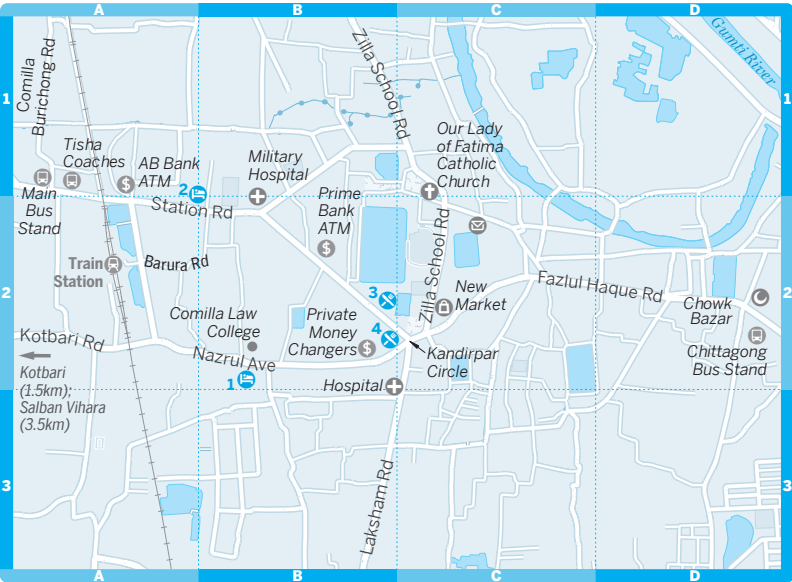

Comilla

0 800 m
0 0.4 miles

Comilla
Burichong Rd

Main
Bus
Stand

Train
Station

Kotbari Rd
←
Kotbari
(1.5km);
Salban Vihara
(3.5km)

Tisha
Coaches

AB Bank
ATM

Military
Hospital

Prime Bank
ATM

Our Lady
of Fatima
Catholic
Church

Station Rd

Barura Rd

Comilla Law
College

Nazrul Ave

Private
Money
Changers

Hospital

Laksham Rd

Zilla School Rd

Zilla School Rd

New
Market

Fazlul Haque Rd

Chowk
Bazar

Chittagong
Bus Stand

Gumti River