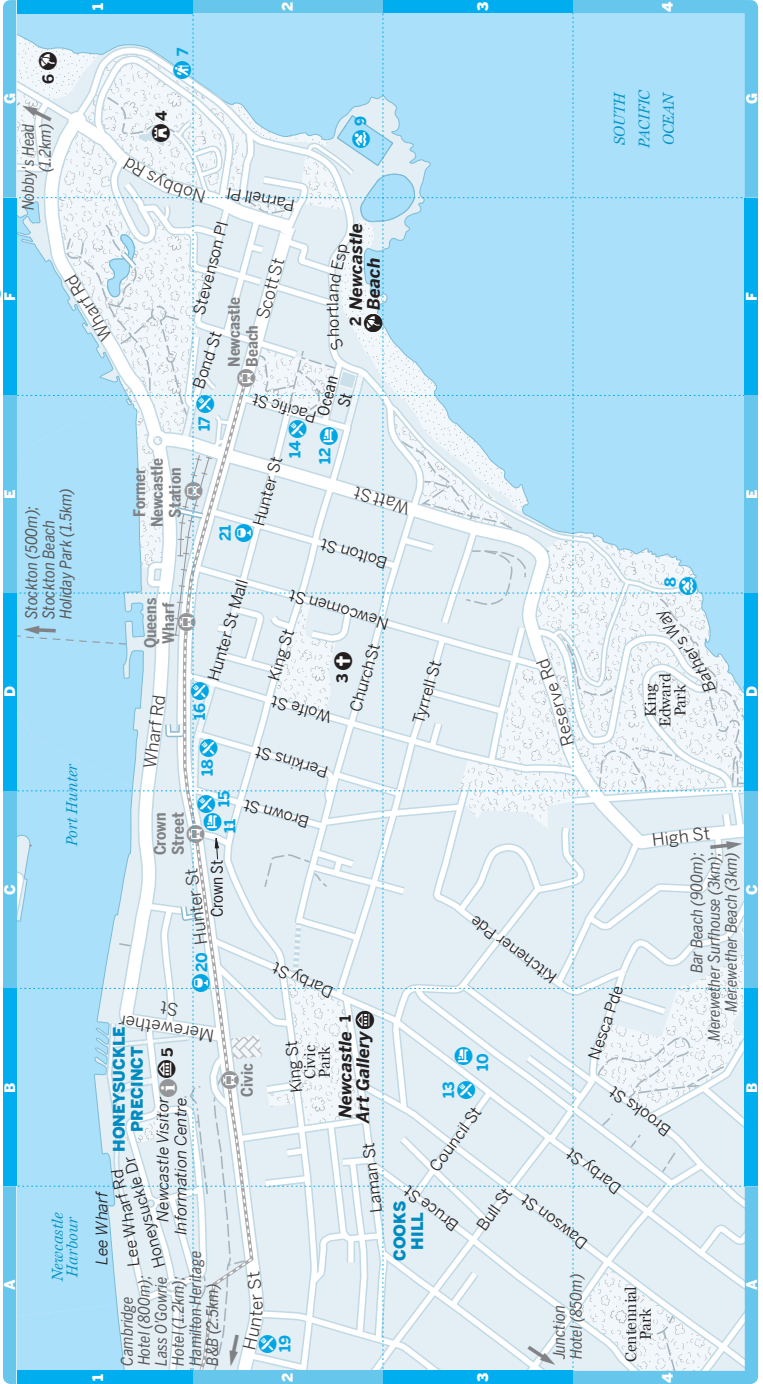

Newcastle

0 0.2 miles
0 0.4 km

Newcastle Harbour

Lee Wharf

Cambridge Hotel (800m);
Lass O'Gowrie Hotel (1.2km);
Hamilton-Heritage B&B (2-5km)

HONEYSUCKLE PRECINCT

Newcastle Visitor Information Centre

Merewether St

Dawson St

Nesca Pde

Brooks St

Darby St

Merewether Surfhouse (3km);
Merewether Beach (3km)

Port Hunter

Wharf Rd

Queens Wharf

Nobby's Head (1.2km)

Wharf Rd

Queens Wharf

Hunter St

Crown St

Brown St

Darby St

King St

Darby St

Nobby's Head (1.2km)

Wharf Rd

Queens Wharf

Hunter St

Crown St

Brown St

Darby St