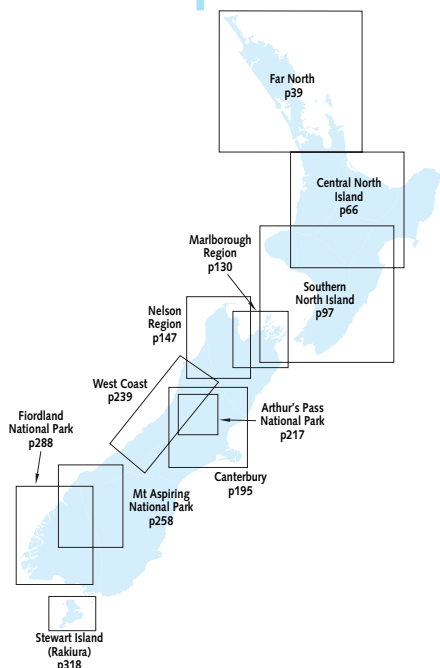

Waimakariri–Harman Pass Route	226	Mavora Walkway	271
Harper Pass	230	Rees-Dart Track	274
Cass–lagoon Saddles Track	234	Cascade Saddle Route	278
MORE TRAMPS	237	Wilkin–Young Valleys Circuit	281
		MORE TRAMPS	285

West Coast **238**

PAPAROA NATIONAL PARK	240
Inland Pack Track	241
Croesus Track	245
AORAKI/MT COOK & WESTLAND/TAI POUTINI NATIONAL PARKS	248
Welcome Flat	251
Mueller Hut	254

Mt Aspiring National Park **257**

Routeburn Track	261
Greenstone Track	265
Caples Track	269

Fiordland National Park **287**

Milford Track	292
Hollyford Track	298
Kepler Track	302
Dusky Track	306
Tuatapere Hump Ridge Track	311
MORE TRAMPS	316

Stewart Island (Rakiura) **317**

Rakiura Track	322
Northwest Circuit	326

Trampers Directory **332**

Transport **349**

Health & Safety **357**

Clothing & Equipment **363**

Glossary **369**

Behind The Scenes **371**

Index **376**

World Time Zones **390**

Regional Map Contents