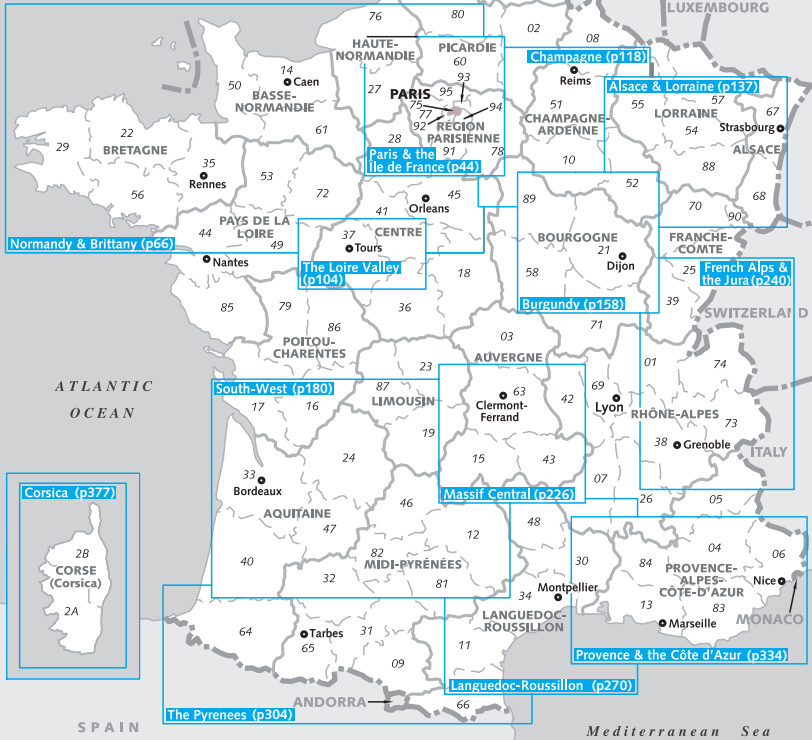

Index Map showing Regions & Départements

	International Boundary
	Regional Boundary
	Departmental Boundary
	Regional Map Boundary

01 Ain	24 Dordogne	48 Lozère	72 Sarthe
02 Aisne	25 Doubs	49 Maine-et-Loire	73 Savoie
2A Corse du Sud	26 Drôme	50 Manche	74 Haute-Savoie
2B Haute-Corse	27 Eure	51 Marne	75 Ville de Paris
03 Allier	28 Eure-et-Loire	52 Haute-Marne	76 Seine-Maritime
04 Alpes de Haute-Provence	29 Finistère	53 Mayenne	77 Seine-et-Marne
05 Hautes-Alpes	30 Gard	54 Meurthe-et-Moselle	78 Yvelines
06 Alpes-Maritimes	31 Haute-Garonne	55 Meuse	79 Deux-Sèvres
07 Ardèche	32 Gers	56 Morbihan	80 Somme
08 Ardennes	33 Gironde	57 Moselle	81 Tarn
09 Ariège	34 Hérault	58 Nièvre	82 Tarn-et-Garonne
10 Aube	35 Ille-et-Vilaine	59 Nord	83 Var
11 Aude	36 Indre	60 Oise	84 Vaucluse
12 Aveyron	37 Indre-et-Loire	61 Orne	85 Vendée
13 Bouches du Rhône	38 Isère	62 Pas de Calais	86 Vienne
14 Calvados	39 Jura	63 Puy de Dôme	87 Haute-Vienne
15 Cantal	40 Landes	64 Pyrénées-Atlantiques	88 Vosges
16 Charente	41 Loir-et-Cher	65 Hautes-Pyrénées	89 Yonne
17 Charente-Maritime	42 Loire	66 Pyrénées-Orientales	90 Territoire de Belfort
18 Cher	43 Haute-Loire	67 Bas-Rhin	91 Essonne
19 Corrèze	44 Loire-Atlantique	68 Haut-Rhin	92 Hauts de Seine
21 Côte d'Or	45 Loiret	69 Rhône	93 Seine-St Denis
22 Côtes d'Armor	46 Lot	70 Haute-Saône	94 Val de Marne
23 Creuse	47 Lot-et-Garonne	71 Saône-et-Loire	95 Val d'Oise