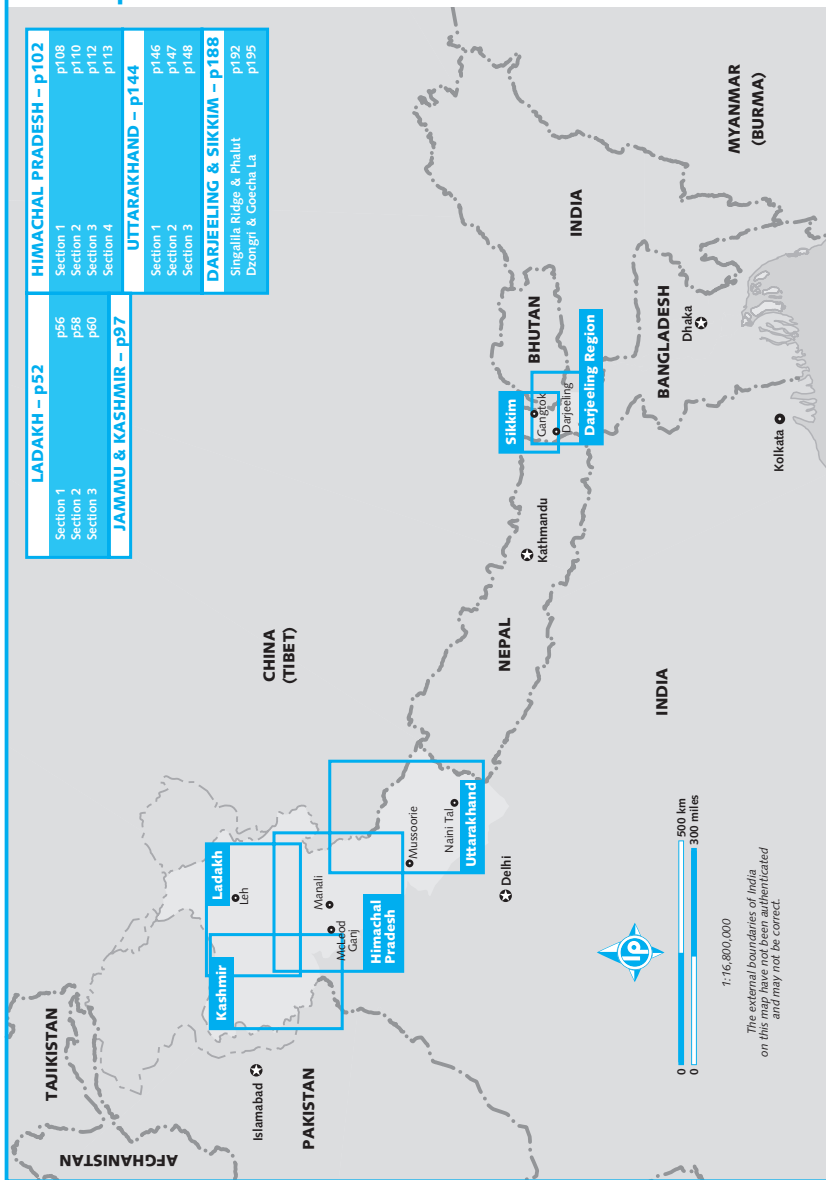

The Maps

LADAKH – p52	HIMACHAL PRADESH – p102
Section 1 p56	Section 1 p108
Section 2 p58	Section 2 p110
Section 3 p60	Section 3 p112
JAMMU & KASHMIR – p97	Section 4 p113
	UTTARAKHAND – p144
	Section 1 p146
	Section 2 p147
	Section 3 p148
	DARJEELING & SIKKIM – p188
	Singalila Ridge & Phalut p152
	Dzongri & Cooccha La p155

1:16,800,000