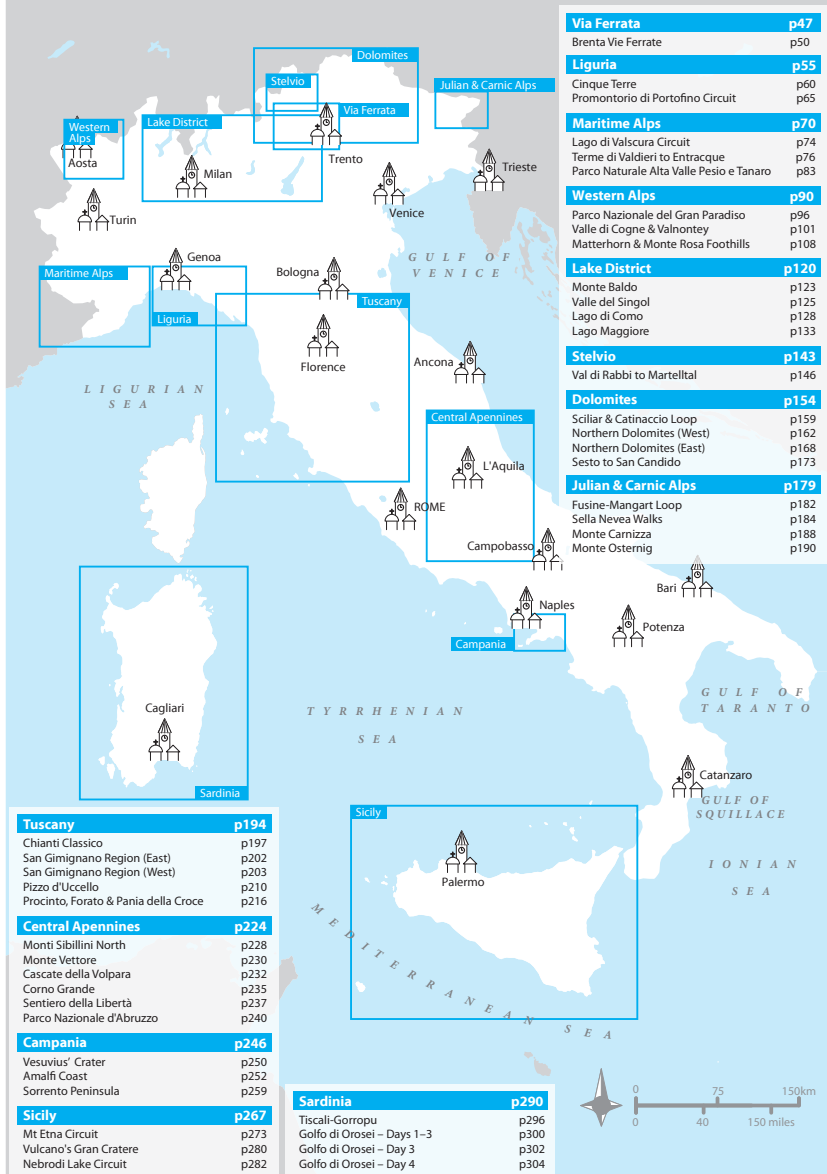

Stelvio 142

Climate	143
Planning	143
Val di Rabbi to Martelltal	144
MORE WALKS	150
TOWNS & FACILITIES	151

Dolomites 153

History	154
Environment	155
Climate	156
Planning	156
Sciliar & Catinaccio Loop	158
Dolomite Rollercoaster	161
Crode Fiscaline Loop	170
Parco Naturale delle Dolomiti d'Ampezzo	171
Sesto to San Candido	173
TOWNS & FACILITIES	174

Julian & Carnic Alps 178

Climate	179
Planning	179
JULIAN ALPS	180
Planning	180
Fusine–Mangart Loop	181
Slovenian Two-Step	182
Jóf Fuart	185
CARNIC ALPS	187
Planning	187
Monte Carnizza	187
Monte Osternig	189
TOWNS & FACILITIES	190

Tuscany 193

CHIANTI	194
History	195
Climate	195
Planning	195
Chianti Classico	196
Medieval Towns	201
Tuscan Hill Crests	205
APUAN ALPS	207
Planning	209
Pizzo d'Uccello	211
Procinto, Forato & Pania della Croce	215
TOWNS & FACILITIES	218

Central Apennines 223

Climate	224
Planning	225
PARCO NAZIONALE DEI MONTI SIBILLINI	225
Planning	226
La Gola dell'Infernaccio	226
Sibillini Traverse	228
Monte Vettore	229
PARCO NAZIONALE DEL GRAN SASSO E MONTI DELLA LAGA	231
Planning	231
Cascate della Volpara	232
Corno Grande	233
PARCO NAZIONALE DELLA MAJELLA	235
Planning	235
Sentiero della Libertà	236
PARCO NAZIONALE D'ABRUZZO	238
Above Pescasseroli	239
Rocca Ridge	241
MORE WALKS	242
TOWNS & FACILITIES	243

Campania 245

Climate	246
Planning	246
VESUVIUS	247
History	247
Planning	248
Vesuvius' Crater	249
AMALFI COAST	250
Positano Circuit	251
Sentiero degli Dei	253
Capo Muro	254
Valle delle Ferriere	256
SORRENTO PENINSULA	258
Planning	258
Punta Penna	258
Punta Campanella	260
MORE WALKS	261
TOWNS & FACILITIES	262

Sicily 266

History	267
Environment	267
Climate	268
Planning	268
MT ETNA	269

History	269
Climate	270
Planning	271
Etna's Western Foothills	272
Grotte d'Etna	275
VULCANO	277
History	278
Climate	278
Vulcano's Gran Cratere	279
PARCO DEI NEBRODI	280
Climate	281
Planning	281
Nebrodi Lake Circuit	281
MORE WALKS	284
TOWNS & FACILITIES	285

Sardinia 289

History	290
Environment	291
Climate	293
Planning	293
Tiscali-Gorropu	294
Golfo di Orosei	299
TOWNS & FACILITIES	305

Walkers Directory 308

Transport 322

Clothing & Equipment 331

Health & Safety 337

Language 348

Glossary 355

Index 359

THE MAPS