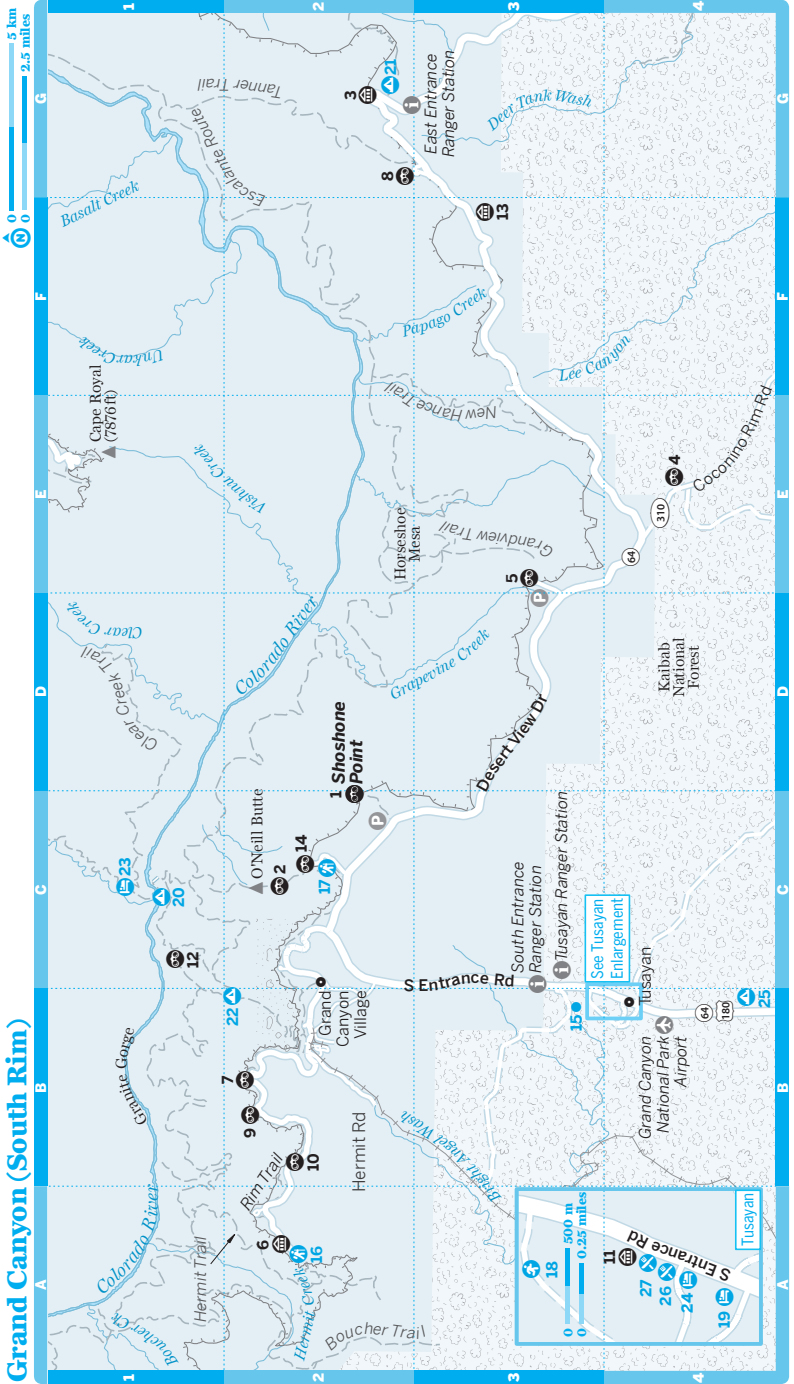

# Grand Canyon (South Rim)

0 5 km

0 2.5 miles

See Tusayan  
Enlargement