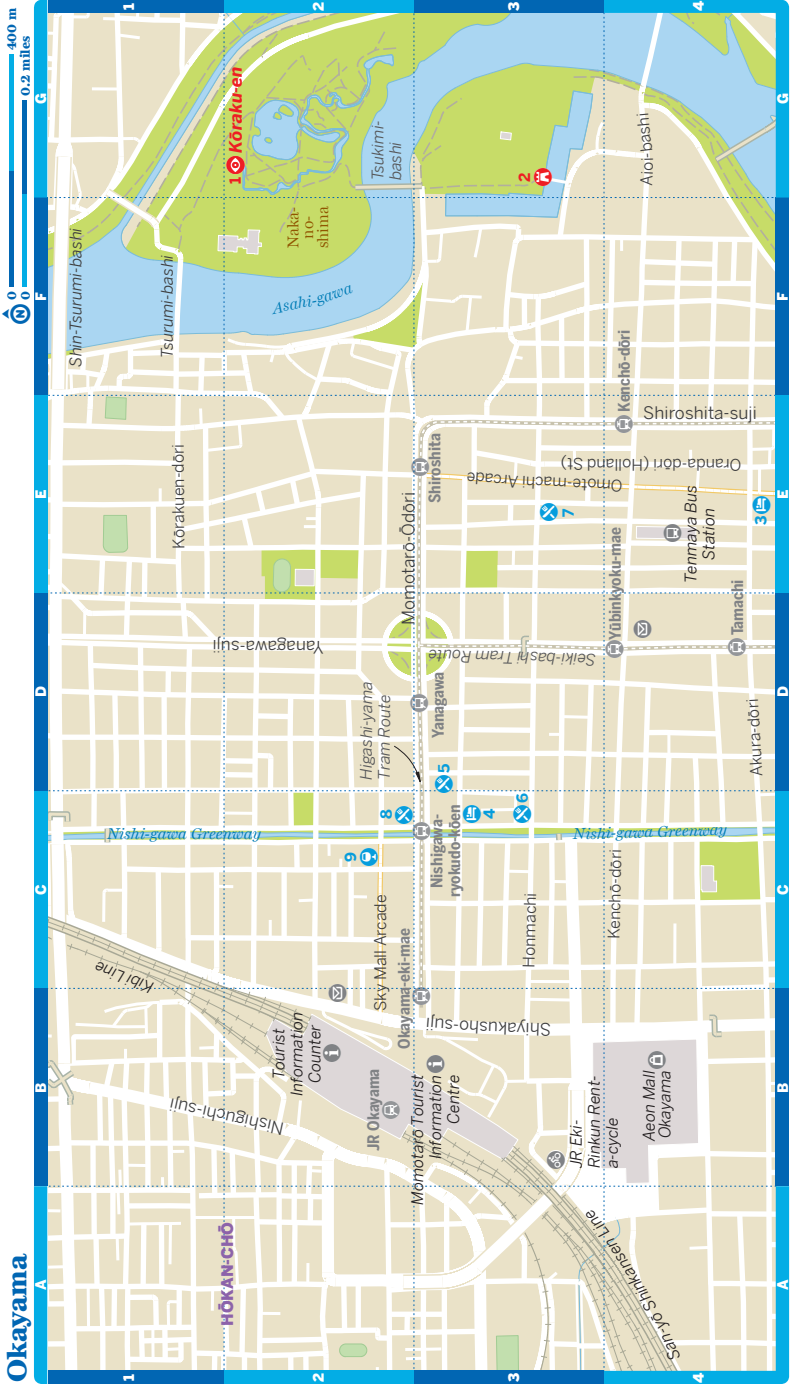

Okayama

0 0.2 miles 400 m

HŌKAN-CHŌ

Yanagawa-suji

Korakuen-dōri

Tsurumi-bashi

1 10 Kōraku-en

Tourist Information Counter

8 Sky Mall Arcade

Higashi-yama Tram Route

Momotarō-ōdōri

Asahi-gawa

2 Tsukimi-bashi

JR Okayama

9 Okayama-eki-mae

5 Nishigawa-ryokudo-koen

Shiroshita

Shin-Tsurumi-bashi

3 2

Momotarō Tourist Information Centre

4 Nishigawa Greenway

Yanagawa

Oranda-dōri (Holland St)

Tsukimi-bashi

4 Aioli-bashi

JR Eki-Rinkun Rent-a-cycle

6 Yūbinkyoku-mae

7 Orote-machi Arcade

Shiroshita

Shin-Tsurumi-bashi

4

Aeon Mall Okayama