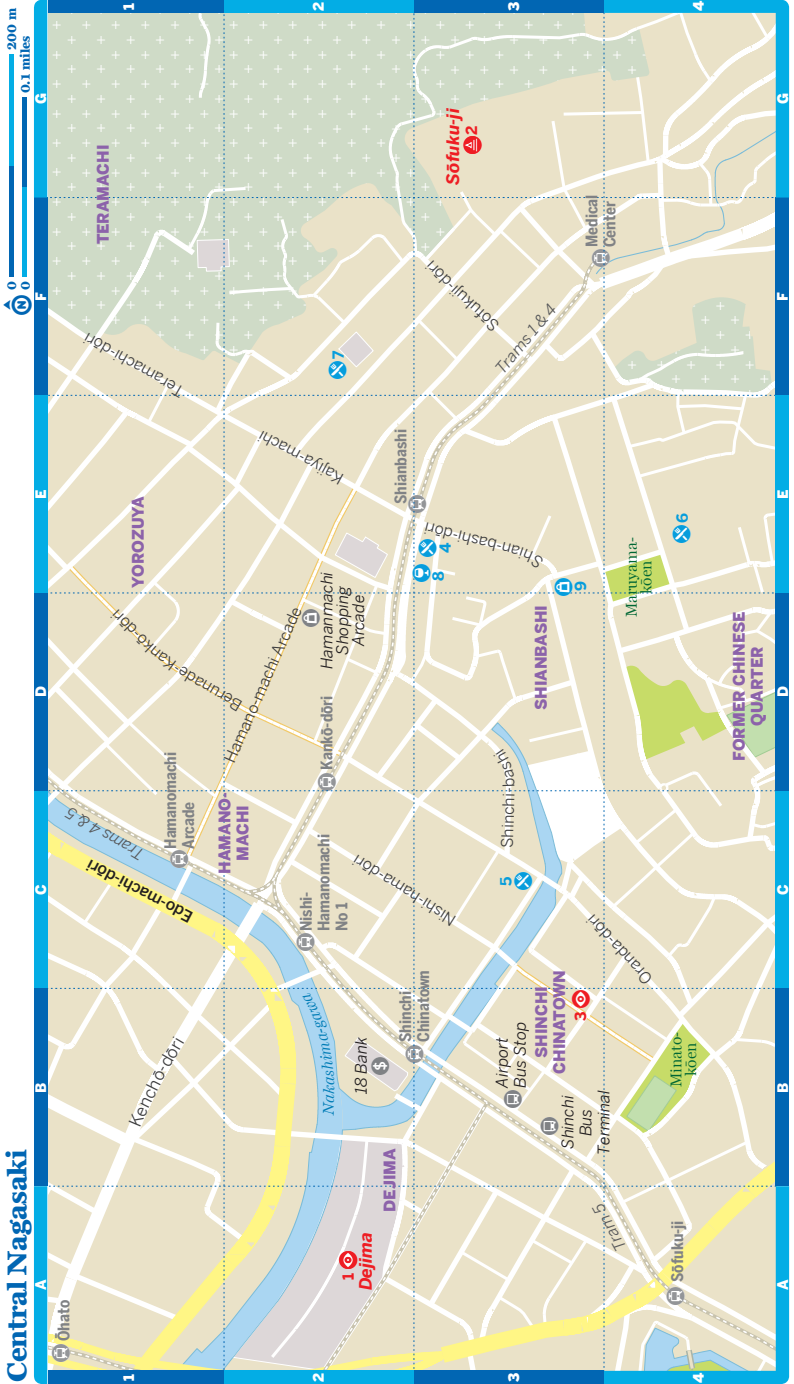

Central Nagasaki

TERAMACHI

YOROZUYA

HAMANO-MACHI

SHIANBASHI

SHINCHI CHINATOWN

DEJIMA

FORMER CHINESE QUARTER

18 Bank

Sōfuku-ji

Minato-koen

Mariyama-koen

Teramachi-dōri

Kenchō-dōri

Edo-machi-dōri

Berunade-kankō-dōri

Hamano-machi

Kankō-dōri

Nishi-hama-dōri

Shinchi-bashi

Oranda-dōri

Sōfuku-ji

Sōfukuji-dōri

Trams 1 & 4

Tram 5

Hamano-machi Arcade

Hamanomachi Shopping Arcade

Airport Bus Stop

Shinchi Bus Terminal

Medical Center

0 200 m
0 0.1 miles