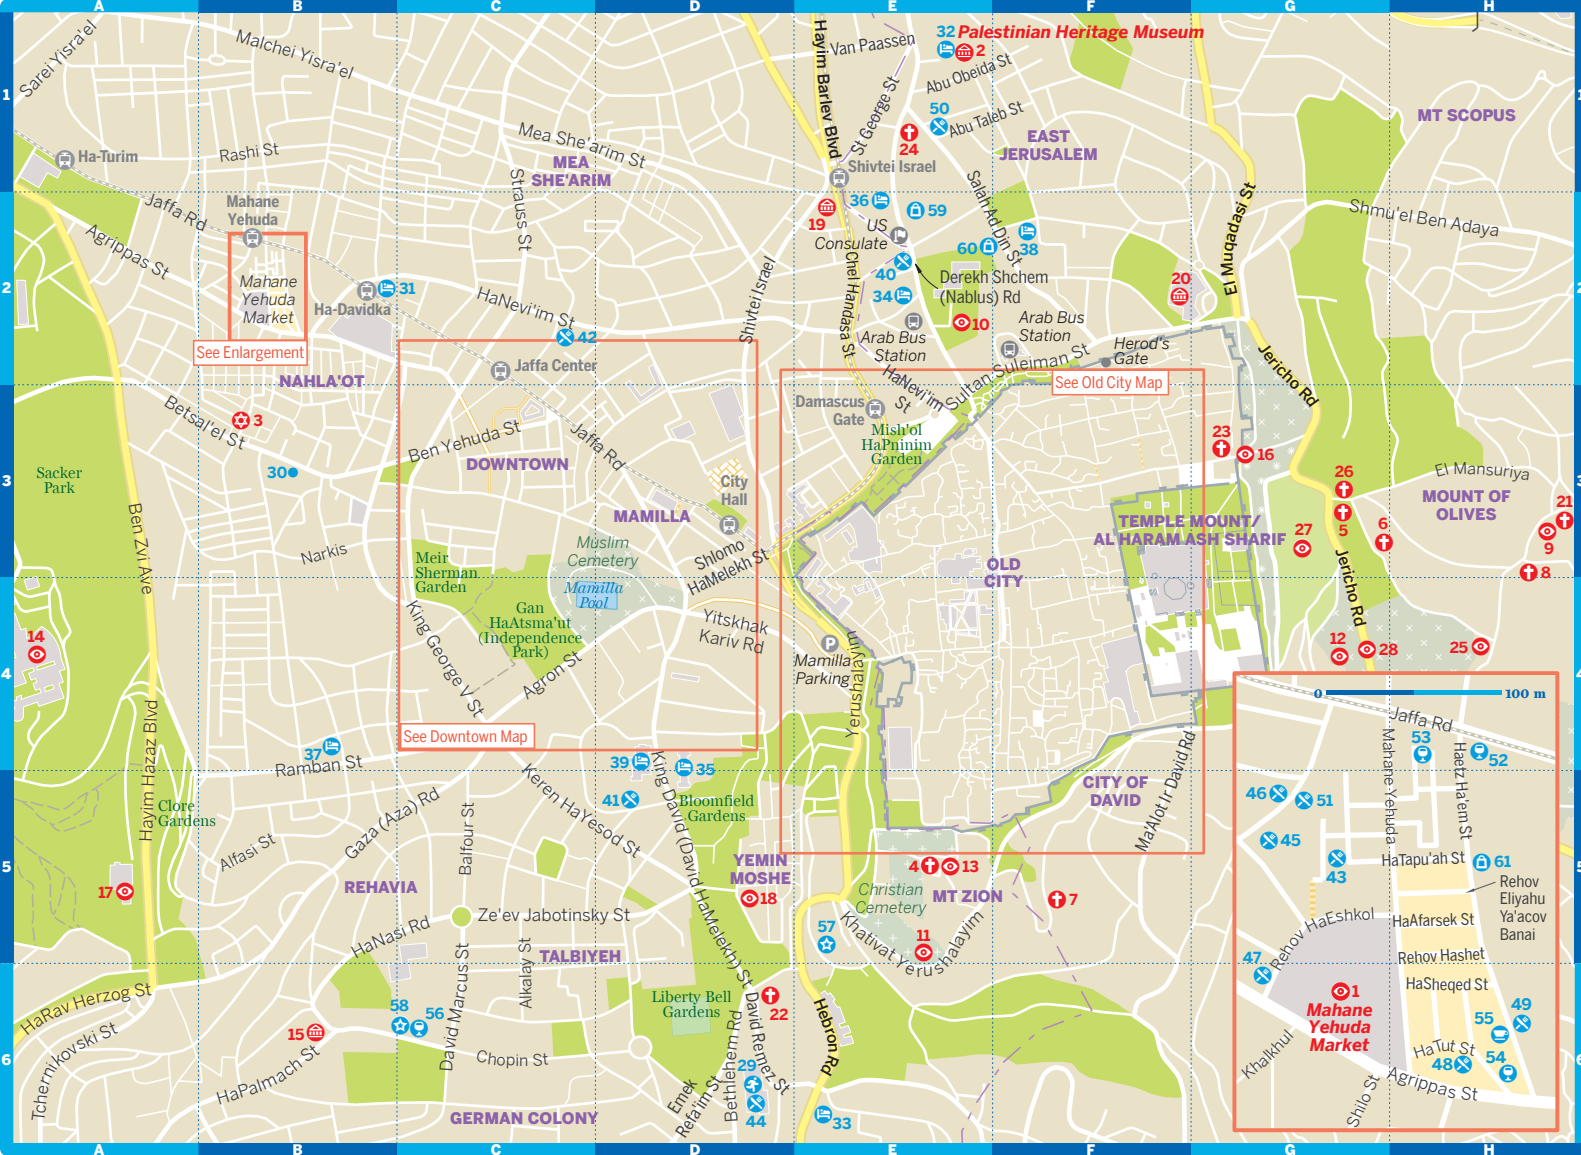

Jerusalem

0 0.5 miles 1 km

Mahane Yehuda Market
See Enlargement

See Old City Map

See Downtown Map