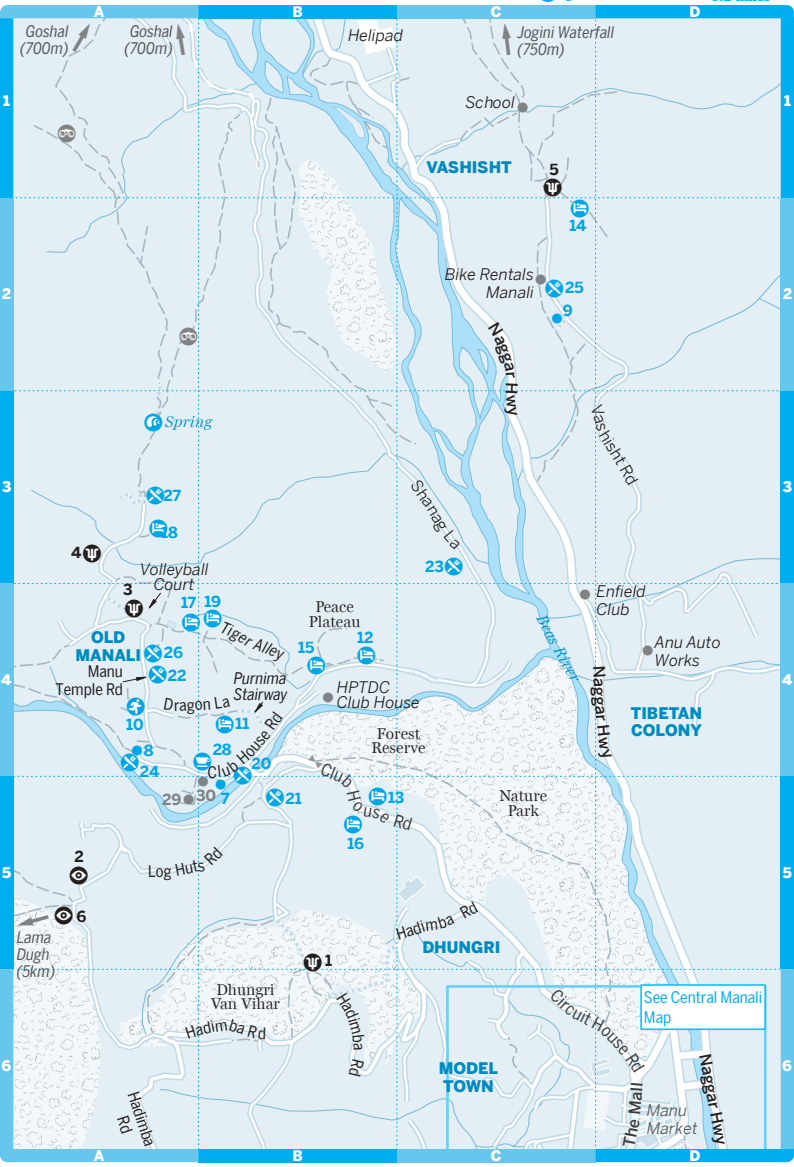

# Manali & Vashisht

0 400 m  
0 0.2 miles

Goshal (700m)

Goshal (700m)

Helipad

Jogini Waterfall (750m)

## VASHISHT

Bike Rentals  
Manali

Naggar Hwy

Shang La

Vashisht Rd

Volleyball Court

Peace Plateau

## DHUNGRI

Dhungri Van Vihar

## MODEL TOWN

See Central Manali Map

The Mall

Manu Market

Naggar Hwy