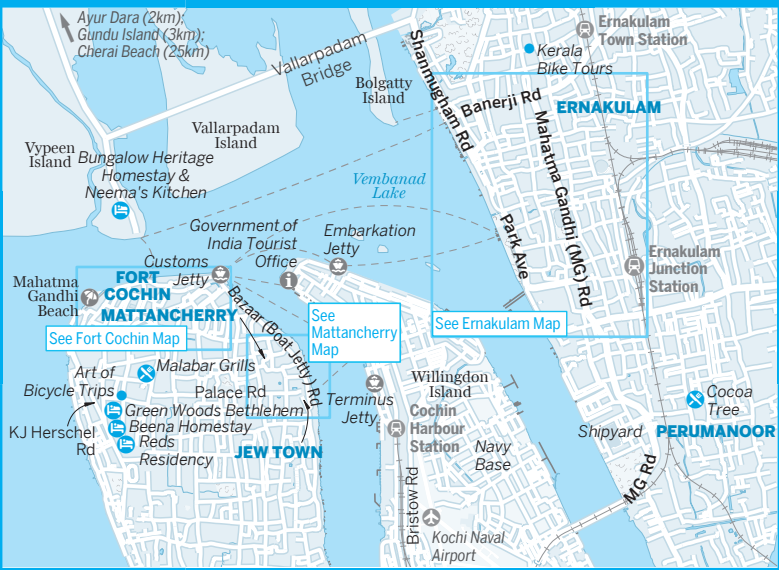

Kochi (Cochin)

Ayur Dara (2km);
Gundu Island (3km);
Cherai Beach (25km)

ERNAKULAM

FORT COCHIN

MATTANCHERRY

JEW TOWN

PERUMANOOR

See Fort Cochin Map

See Mattancherry Map

See Ernakulam Map