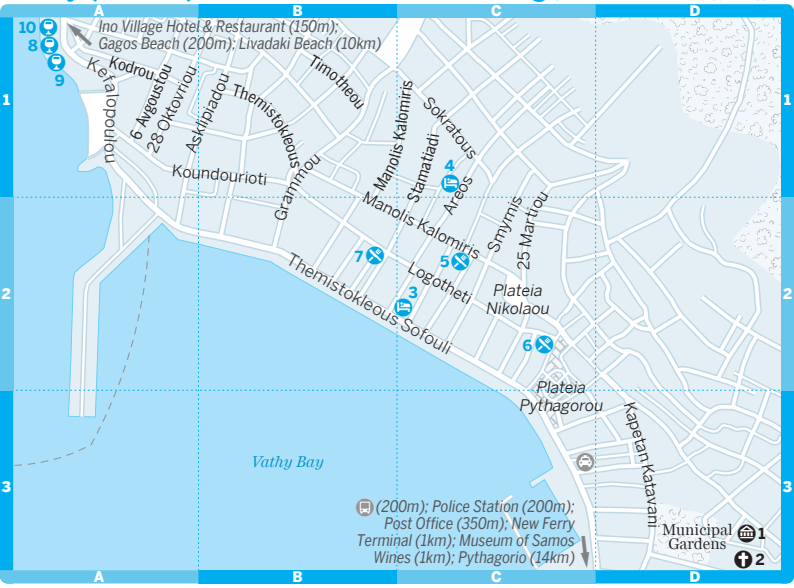

Vathy (Samos)

10
8
9

1

2

3

A

B

C

D

Ino Village Hotel & Restaurant (150m);
Gagos Beach (200m); Livadaki Beach (10km)

(200m); Police Station (200m);
Post Office (350m); New Ferry
Terminal (1km); Museum of Samos
Wines (1km); Pythagorio (14km)

Municipal
Gardens