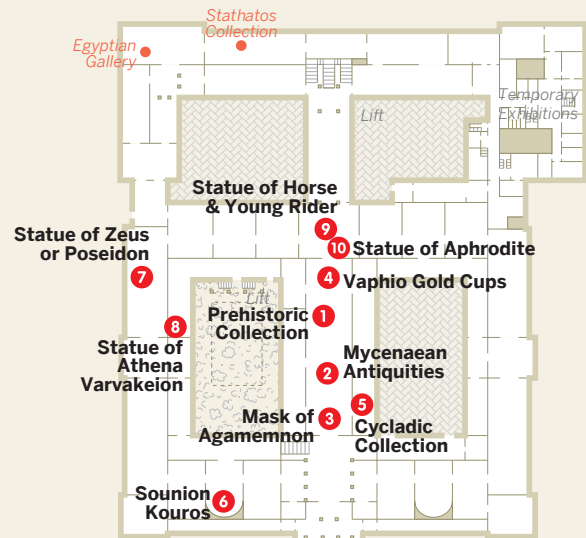

# NATIONAL ARCHAEOLOGICAL MUSEUM

1st Floor

Ground Floor

Basement