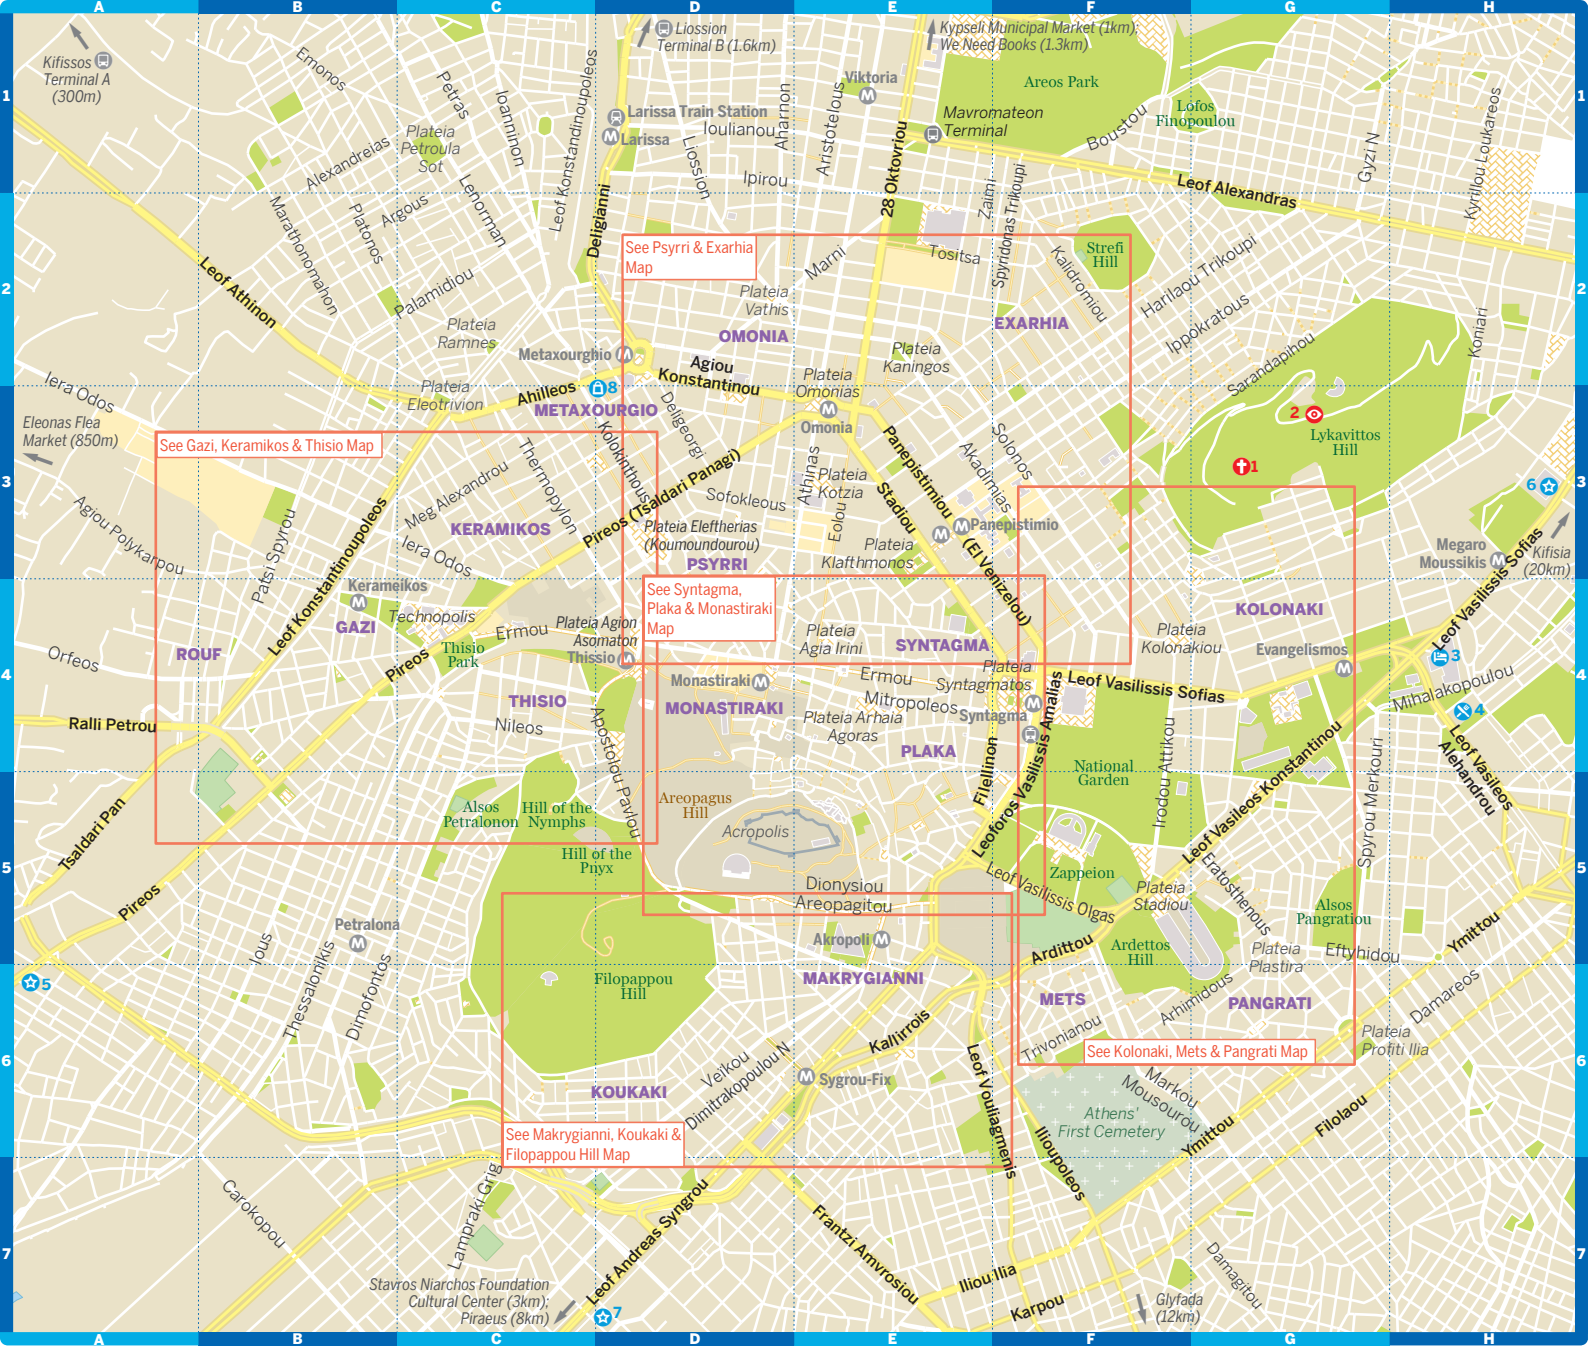

Greater Athens

See Psyri & Exarhia Map

See Gazi, Keramikos & Thissio Map

See Syntagma, Plaka & Monastiraki Map

See Kolonaki, Mets & Pangrati Map

See Makrygianni, Koukaki & Filopappou Hill Map

Kifissos Terminal A (300m)

Liosion Terminal B (1.6km)

Kypseli Municipal Market (1km)
We Need Books (1.3km)

Iera Odos
Eleonas Flea Market (850m)

Megaro Moussikis (20km)
Kifisia (20km)

Glyfada (12km)

0 0.5 miles 1 km