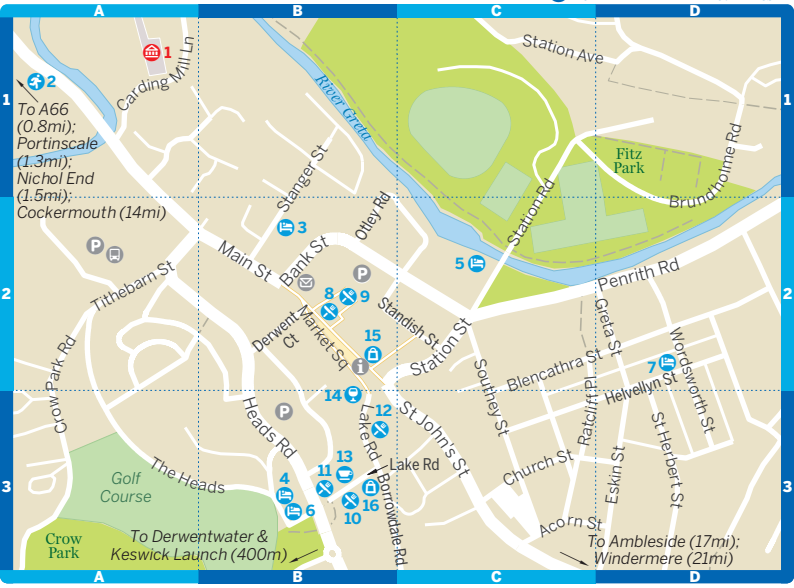

Keswick

0 200 m
0 0.1 miles

1
2
3
A B C D

1
2
3

To A66 (0.8mi);
Portinscale (1.3mi);
Nichol End (1.5mi);
Cockermouth (14mi)

1
2
3
A B C D

1
2
3

To Derwentwater &
Keswick Launch (400m)

To Ambleside (17mi);
Windermere (21mi)