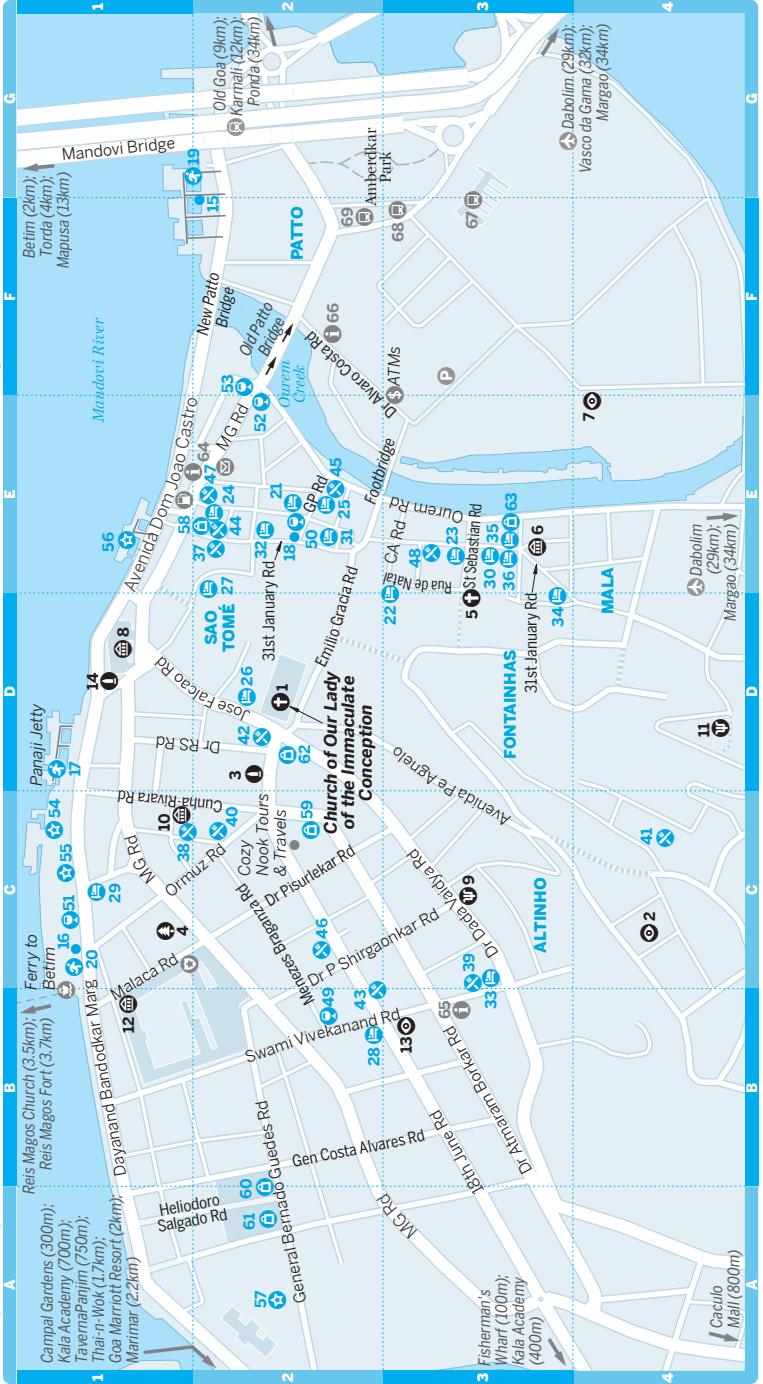

Panaji (Panjim)

0 0.2 miles
400 m

Campal Gardens (300m);
Kala Academy (700m);
Taverna Panjim (750m);
Thai-n-Wok (1.7km);
Goa Marriott Resort (2km);
Marimar (2.2km);

Reis Magos Church (3.5km);
Reis Magos Fort (3.7km);
Ferry to
Betim

Panaji Jetty

Betim (2km);
Torda (4km);
Mapusa (13km)

Heliodoro Salgado Rd

Dayanand Bhandodkar Marg

Malaca Rd

MG Rd

Ormuz Rd

Cunha Rivara Rd

DR RS Rd

Jose Falcao Rd

Avenida Dom Joao Castro

SAO TOMÉ 27

31st January Rd

MG Rd

New Patto Bridge

Old Patto Bridge

Ourem Creek

Old Goa (9km);
Karmali (12km);
Ponda (34km)

Mandovi Bridge

General Bernabó Guedes Rd

Swami Vivekanand Rd

Meznes Bagatza Rd

Cozy Nook Tours & Travels

Dr Pisurlekar Rd

Church of Our Lady of the Immaculate Conception

Emilio Graça Rd

CA Rd

Footbridge

D. Mano Costa Rd

Amberdkar Park

ATMs

67

68

69

PATTO

15

19

Gen Costa Alvares Rd

18th June Rd

Dr Atmaraj Borkar Rd

Dr Dada Vaidya Rd

Swami Vivekanand Rd

Dr P Shirgaonkar Rd

Fontainhas

31st January Rd

5 St Sebastian Rd

Rua de Natal

CA Rd

Footbridge

Ourem Rd

67

68

69

PATTO

15

19

18th June Rd

Dr Atmaraj Borkar Rd

Dr Dada Vaidya Rd

Swami Vivekanand Rd

Dr P Shirgaonkar Rd

Fontainhas

31st January Rd

5 St Sebastian Rd

Rua de Natal

CA Rd

Footbridge

Ourem Rd

67

68

69

PATTO

15

19

Caculo Mall (800m)

18th June Rd

Dr Atmaraj Borkar Rd

Dr Dada Vaidya Rd

Swami Vivekanand Rd

Dr P Shirgaonkar Rd

Fontainhas

31st January Rd

5 St Sebastian Rd

Rua de Natal

CA Rd

Footbridge

Ourem Rd

67

68

69

PATTO

15

19

Dabolim (29km);
Margao (34km)

18th June Rd

Dr Atmaraj Borkar Rd

Dr Dada Vaidya Rd

Swami Vivekanand Rd

Dr P Shirgaonkar Rd

Fontainhas

31st January Rd

5 St Sebastian Rd

Rua de Natal

CA Rd

Footbridge

Ourem Rd

67

68

69

PATTO

15

19

Dabolim (29km);
Margao (34km)

18th June Rd

Dr Atmaraj Borkar Rd

Dr Dada Vaidya Rd

Swami Vivekanand Rd

Dr P Shirgaonkar Rd

Fontainhas

31st January Rd

5 St Sebastian Rd

Rua de Natal

CA Rd

Footbridge

Ourem Rd

67

68

69

PATTO

15

19