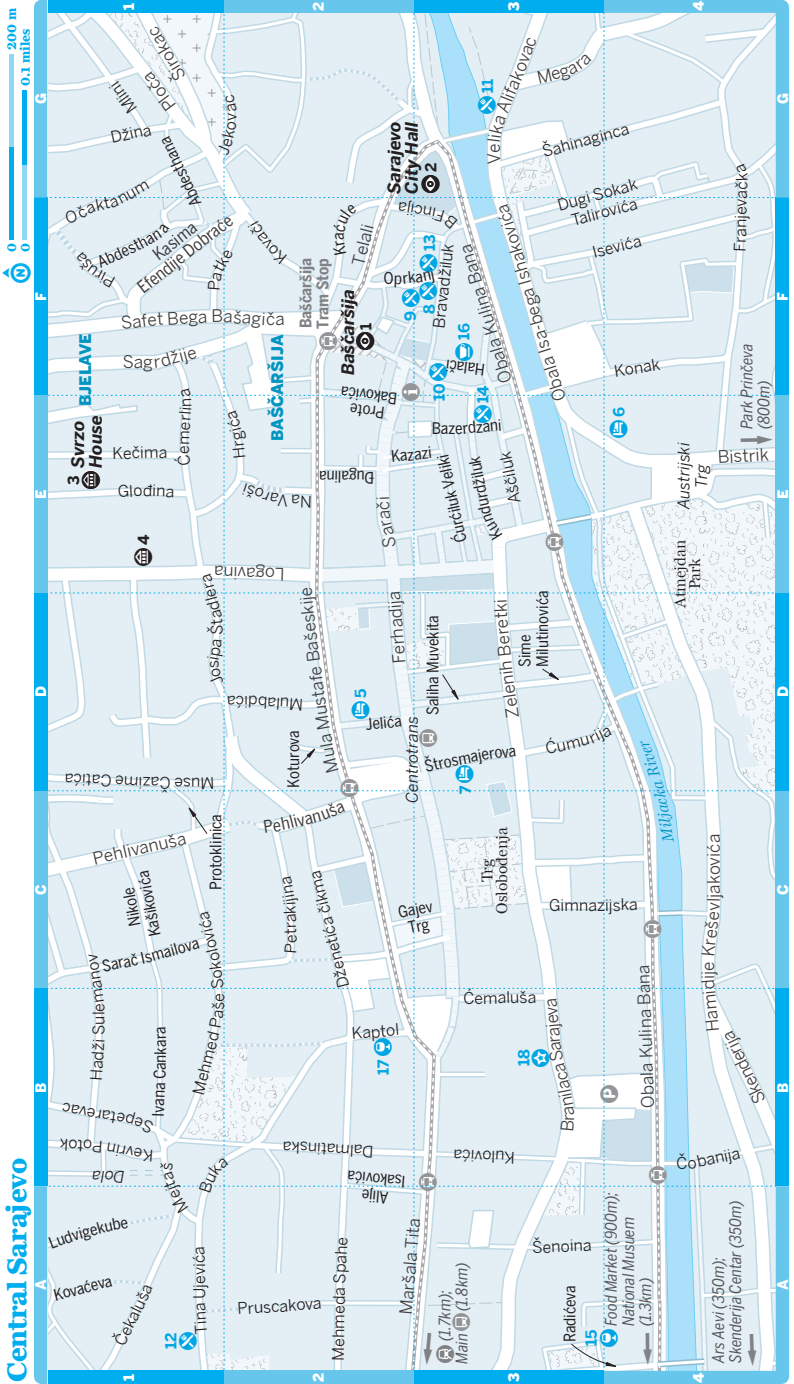

Central Sarajevo

0 0 200 m
0 0.1 miles

3 SVRZO
House
BJELAVE

BAŠČARŠIJA

Sarajevo
City Hall

15
Food Market (900m);
National Museum
(1.3km)

Ars Aevi (350m);
Skenderija Centar (350m)

Park Prinčeva
(800m)