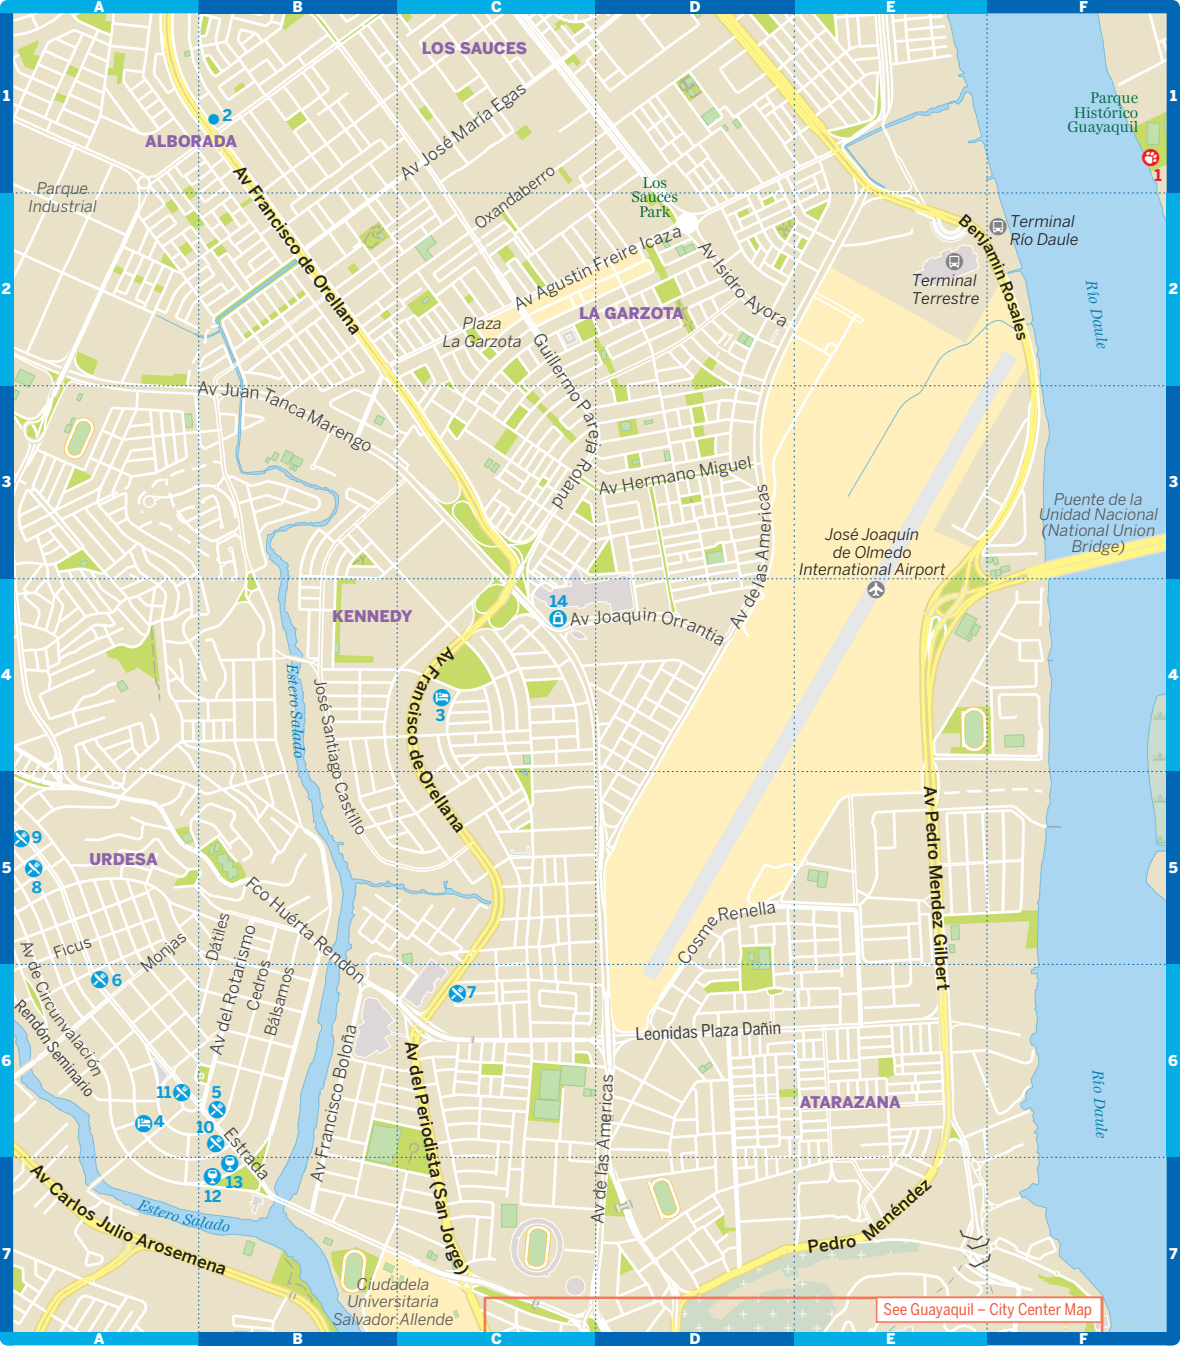

Guayaquil – Northern Suburbs

0 1 km 0.5 miles

See Guayaquil – City Center Map