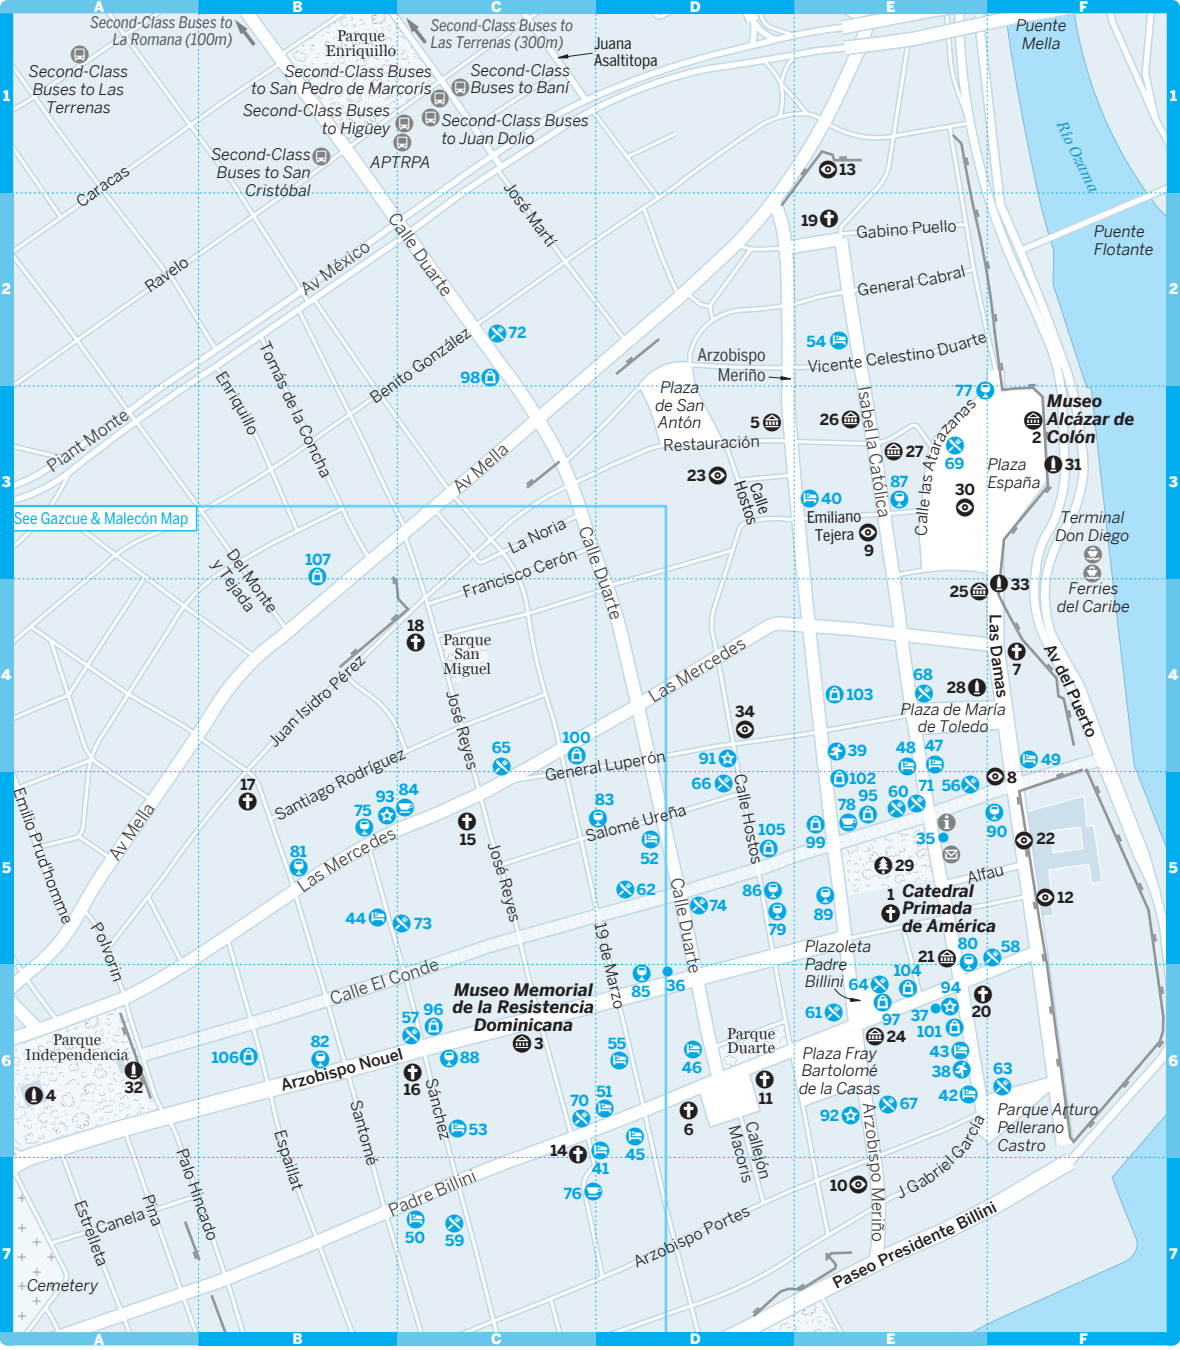

Zona Colonial

See Gazcue & Malecón Map

Cemetery