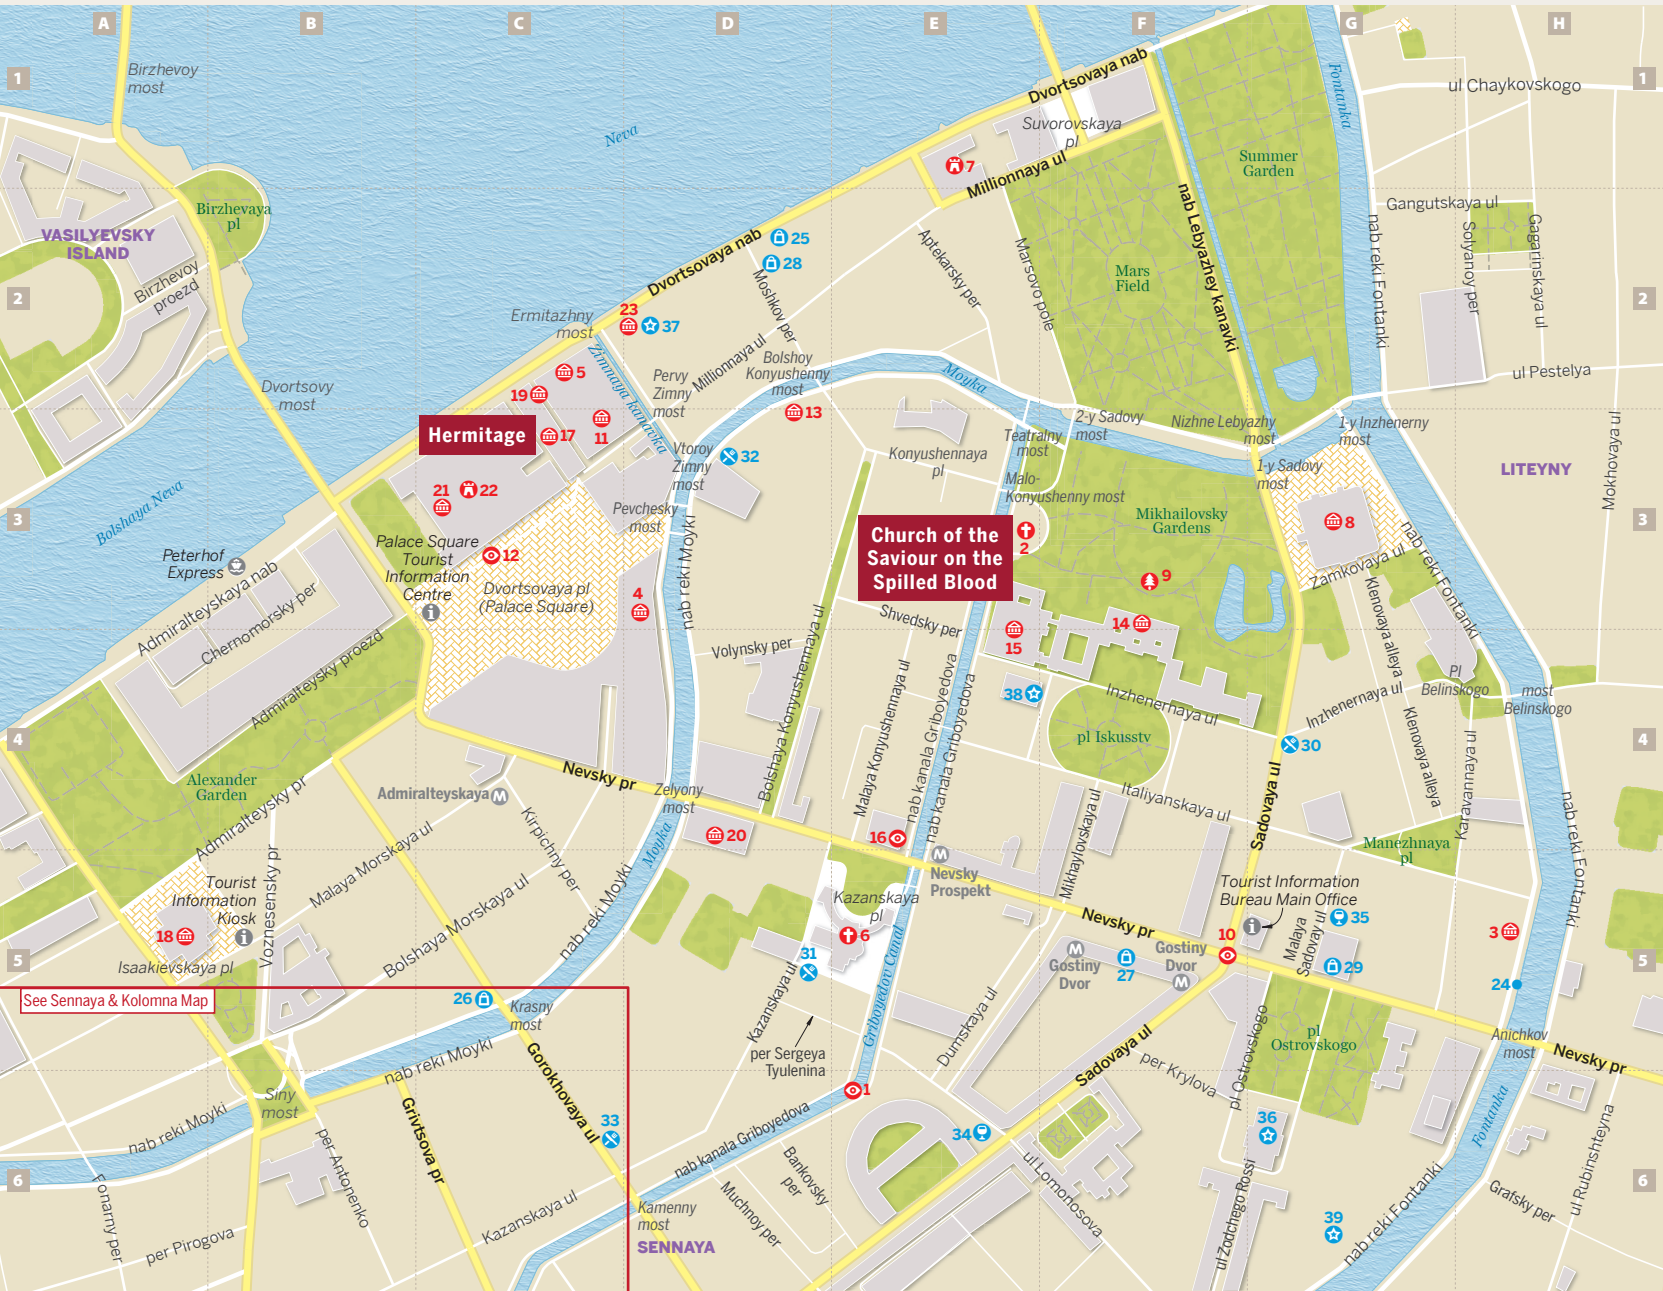

Historic Centre

Hermitage

Church of the Saviour on the Spilled Blood

See Sennaya & Kolonna Map