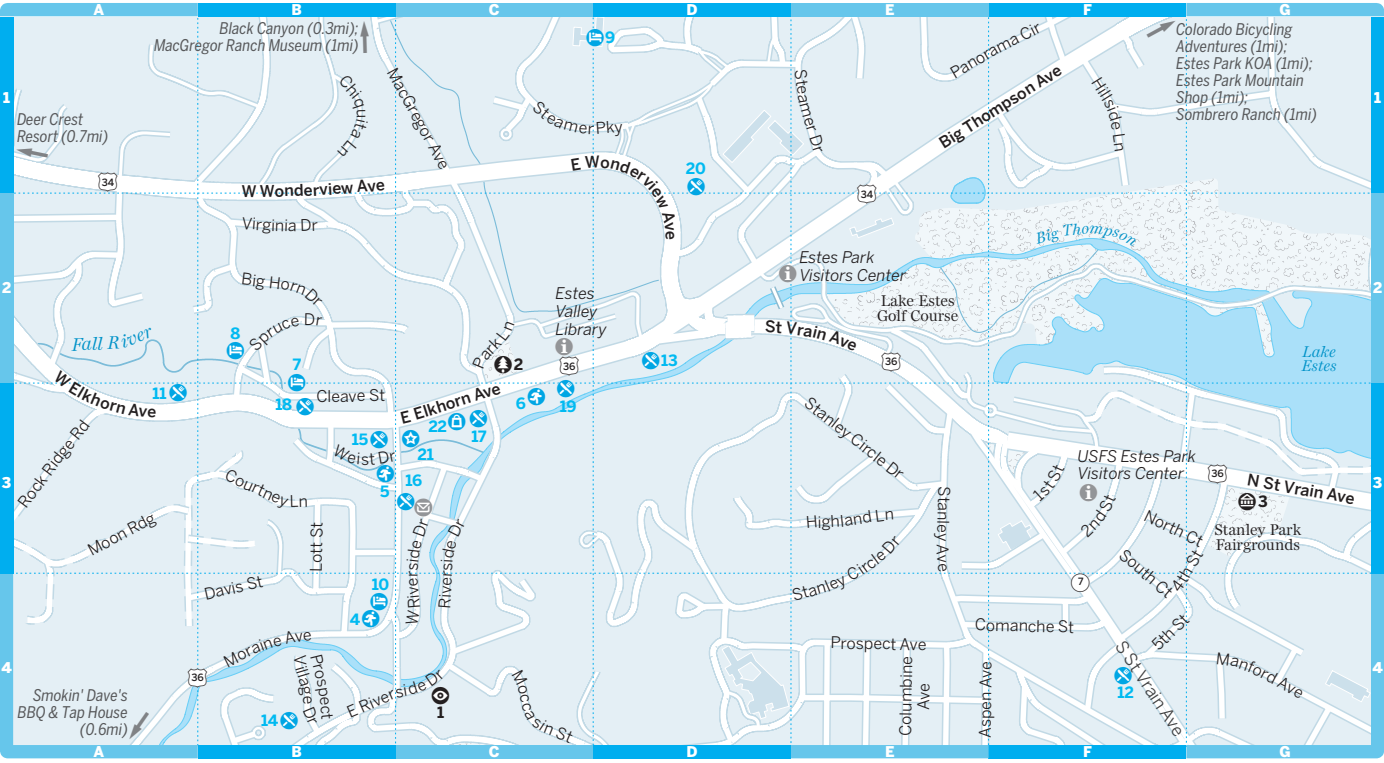

Estes Park

0 400 m
0 0.2 miles

Deer Crest Resort (0.7mi)

Black Canyon (0.3mi) ↑
MacGregor Ranch Museum (1mi) ↑

Colorado Bicycling Adventures (1mi);
Estes Park KOA (1mi);
Estes Park Mountain Shop (1mi);
Sombbrero Ranch (1mi)

Smokin' Dave's BBQ & Tap House (0.6mi)

USFS Estes Park Visitors Center
Stanley Park Fairgrounds