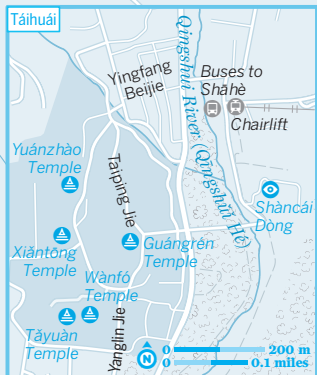

Wútái Shān

0 2 km
0 1 mile

Lóngquán Temple

Runaway Youth Hostel (1km)

Zhèn hǎi Temple

Qingshui River

Nánshān Temple

Santǎ Temple

Shūxiàng Temple

Pǔhuá Temple

Zhèngjué Dōngběi Full Vegetarian

Dàilúo Peak

Qífó Temple

Bishān Temple

See Tái huái