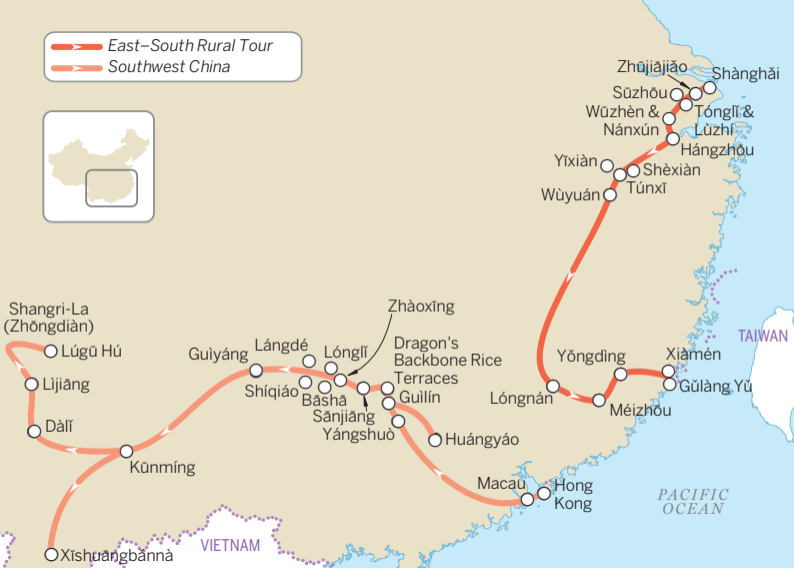

East-South Rural Tour  
Southwest China

Shangri-La (Zhongdian)

Lugu Hu  
Lijiang  
Dali

Kunming

Xishuangbanna

VIETNAM

Guiyang  
Langde  
Longli  
Shiqiao  
Basha  
Sanjiang  
Yangshuo

Zhaoxing  
Dragon's Backbone Rice Terraces  
Guilin

Huangyao

Longnan

Macau  
Hong Kong

Yongding

Meizhou

PACIFIC OCEAN

TAIWAN

Zhujiajiao  
Shanghai  
Suzhou  
Wuzhen & Nanxun  
Tongli & Luzhi  
Hangzhou  
Yixian  
Shexian  
Tuxi  
Wuyuan

Xiamen  
Gulangyu