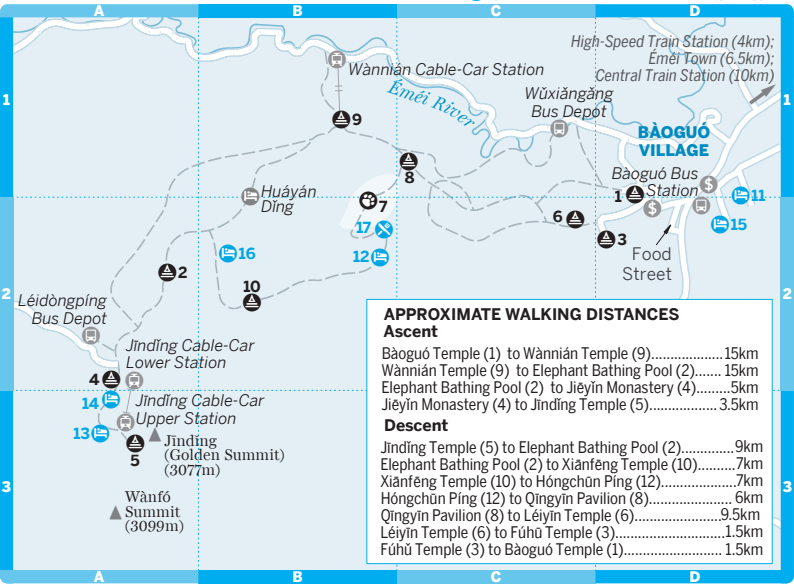

Èméi Shān

0 2.5 miles 5 km

APPROXIMATE WALKING DISTANCES

Ascent

Bàoguó Temple (1) to Wànán Temple (9)	15km
Wànán Temple (9) to Elephant Bathing Pool (2)	15km
Elephant Bathing Pool (2) to Jiěyīn Monastery (4)	5km
Jiěyīn Monastery (4) to Jīndǐng Temple (5)	3.5km

Descent

Jīndǐng Temple (5) to Elephant Bathing Pool (2)	9km
Elephant Bathing Pool (2) to Xiānfēng Temple (10)	7km
Xiānfēng Temple (10) to Hóngchūn Píng (12)	7km
Hóngchūn Píng (12) to Qīngyīn Pavilion (8)	6km
Qīngyīn Pavilion (8) to Léiyīn Temple (6)	9.5km
Léiyīn Temple (6) to Fúhǔ Temple (3)	1.5km
Fúhǔ Temple (3) to Bàoguó Temple (1)	1.5km