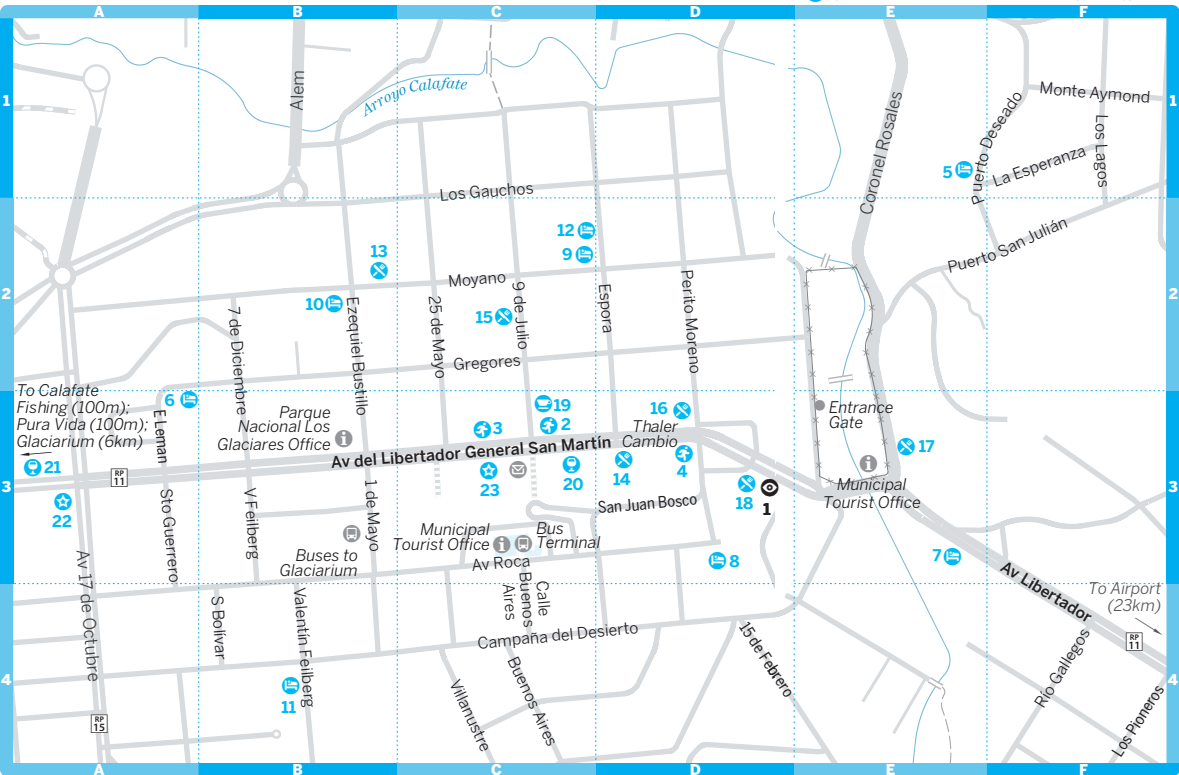

# El Calafate

0 0.2 miles 400 m

To Calafate  
Fishing (100m);  
Pura Vida (100m);  
Glaciarium (6km)

To Airport  
(23km)