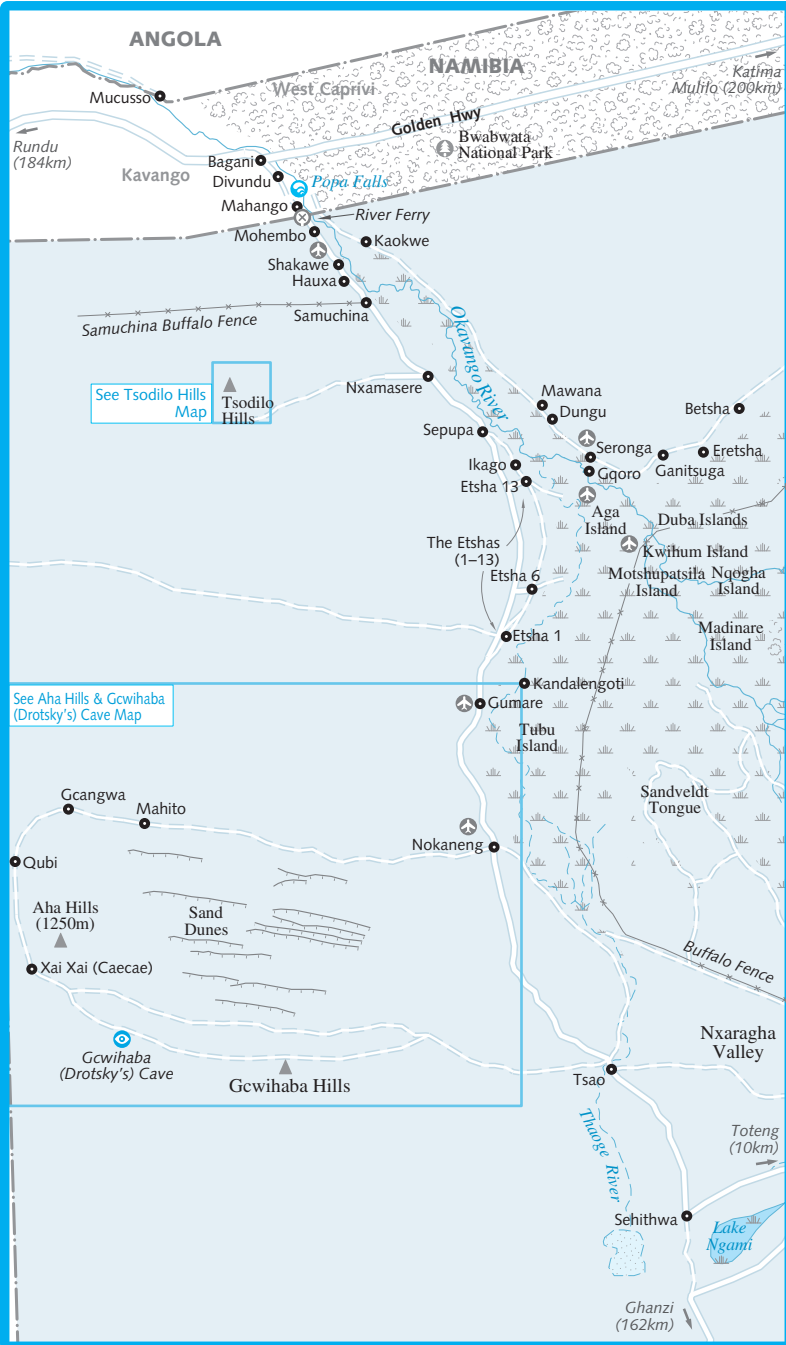

Northwestern Botswana

0 20 miles 40 km

See Tsodilo Hills Map

See Aha Hills & Gcwihaba (Drotsky's) Cave Map